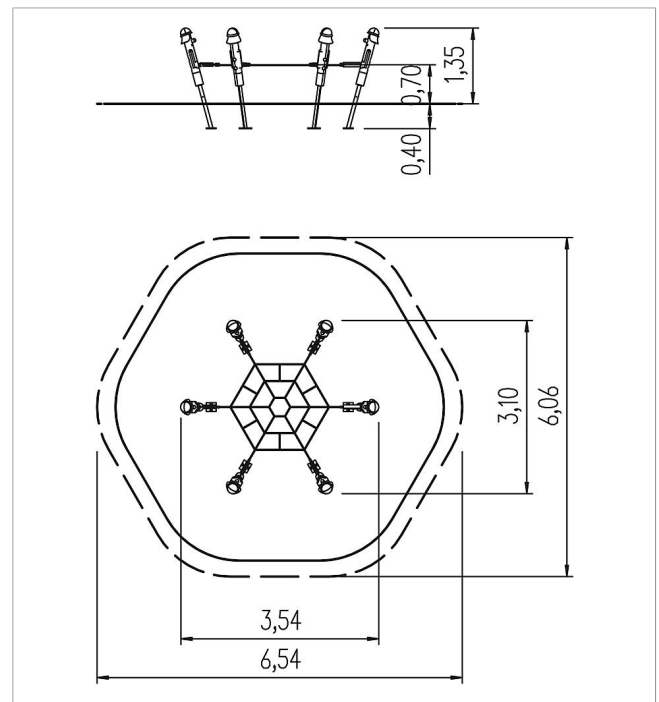

### Scope of delivery

- 6x post structure: SW
- 6x post base: galvanised steel
- 1x net level: plastic-coated steel cable
- 6x decorative element: SW, HPL, plastic

	Material	SW pi
	Foundation level	FL 1
	Minimum space	6,54x6,06x2,50 m
	Free falling height	70 cm
	Impact protection net	25,5 m <sup>2</sup>
	Foundations	6x CF
	Assembly	2 persons/7.5 h