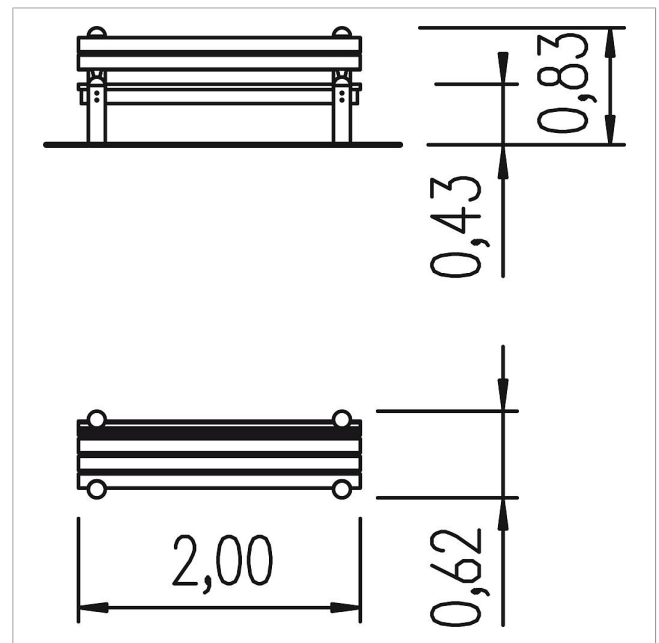

5 60 155 0

Basis eibini bench with backrest

made in germany

Scope of delivery

bench with backrest: SW pi

| | | |
|---|-----------------------|-------|
|  | Material | SW pi |
|  | Foundation level | - |
|  | Minimum space | - |
|  | Free falling height | - |
|  | Impact protection net | - |
|  | Foundations | - |
|  | Largest section | - |
|  | Heaviest section | - |