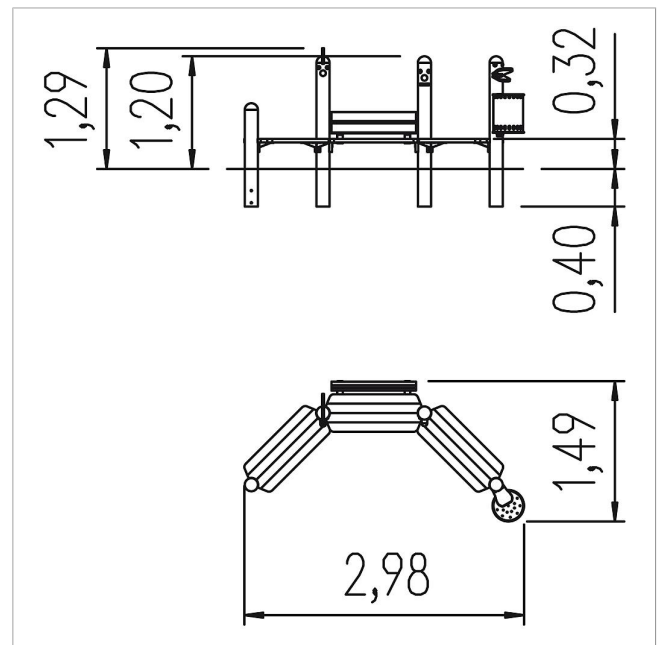

5 59 260 0

Basis eibini Arena

made in germany

Scope of delivery

Set consisting CF:

1x 5592320 eibini figure Cookadoodle: softwood pi

1x 5593030 eibini rubbish bin Ducky: softwood pi

1x 5592350 eibini figure Lolly: softwood pi

2x 5601760 eibini seat/table top: softwood pi

1x 5601770 eibini seat with backrest: softwood pi

1x round-head palisade for table: softwood pi

	Material	SW pi
	Foundation level	FL 3
	Minimum space	2,98x1,49x2,12 m
	Free falling height	32 cm
	Impact protection net	-
	Foundations	4x CF
	Assembly	2 persons/1 h
	Largest section	160xØ 14 cm
	Heaviest section	14 kg