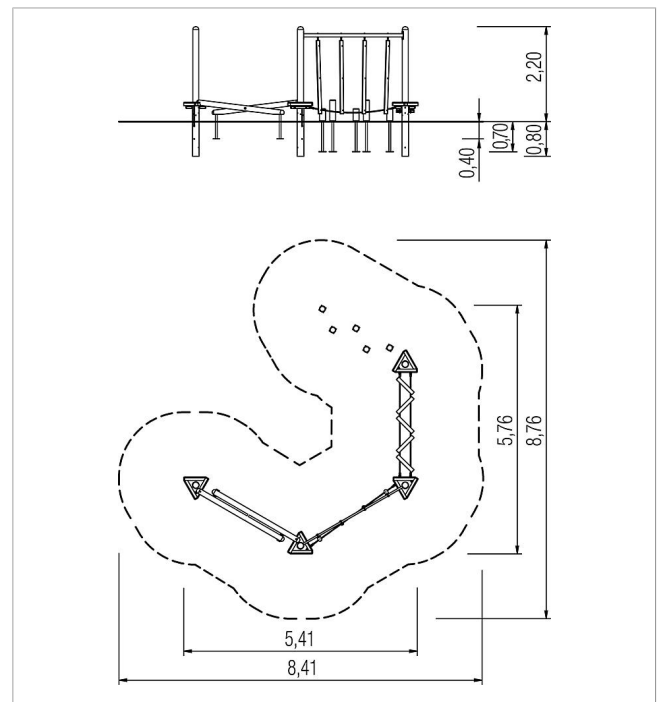

5 25 041 011 00

active trail combination 02

made in germany

Scope of delivery

- 4x island
- 1x crossing L1
- 1x crossing L3
- 1x crossing L4
- 1x crossing L5

	Material	SW pi
	Foundation level	FL 3
	Minimum space	8,91x8,46x2,30 m
	Free falling height	50 cm
	Impact protection net	-
	Foundations	9x CF + 2x PFs
	Assembly	2 persons/9 h