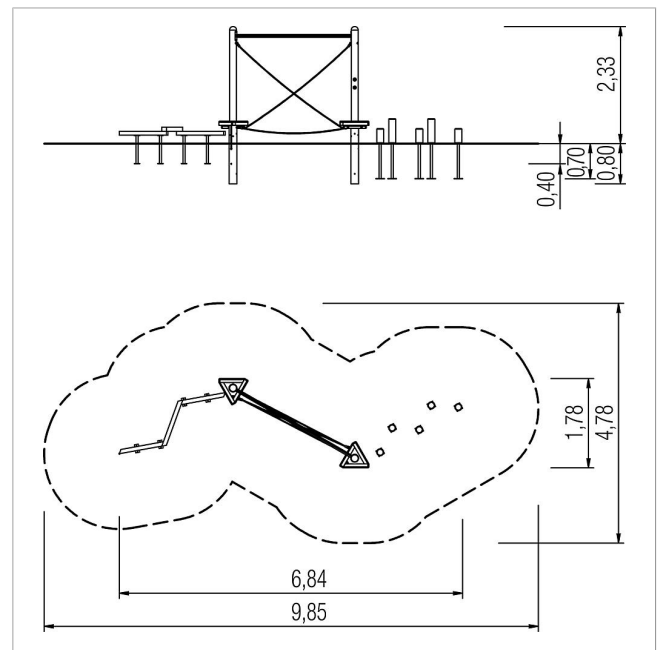

5 25 040 011 00

active trail combination 01

made in germany

Scope of delivery

- 2x island
- 1x crossing L1
- 1x crossing L2
- 1x crossing M1

	Material	SW pi
	Foundation level	FL 3
	Minimum space	4,78x9,83x2,34 m
	Free falling height	50 cm
	Impact protection net	-
	Foundations	7x CF + 4x PFs
	Assembly	2 persons/5 h