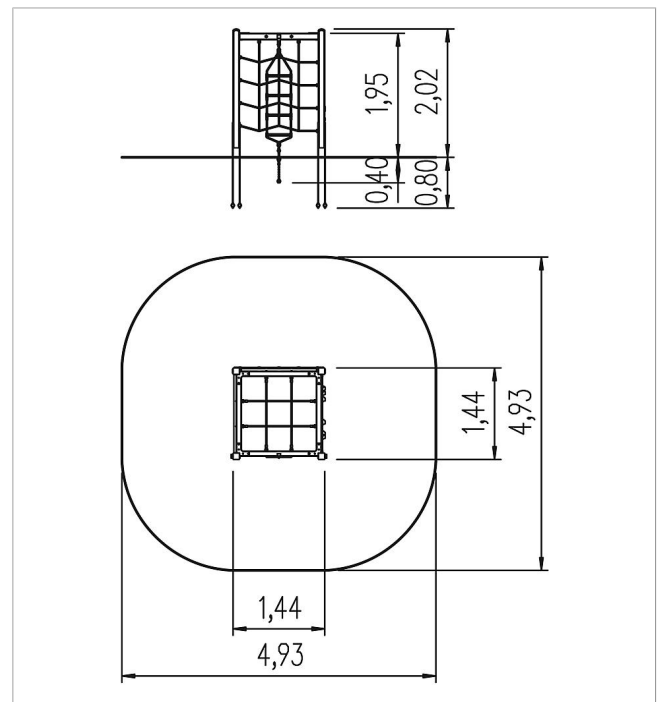

	Material	Larch GL, larch
	Foundation level	FL 1
	Minimum space	4,93x4,93x3,75 m
	Free falling height	195 cm
	Impact protection net	21,5 m <sup>2</sup>
	Foundations	5x CF or 1x PFs + 4x CF
	Assembly	2 persons/3 h