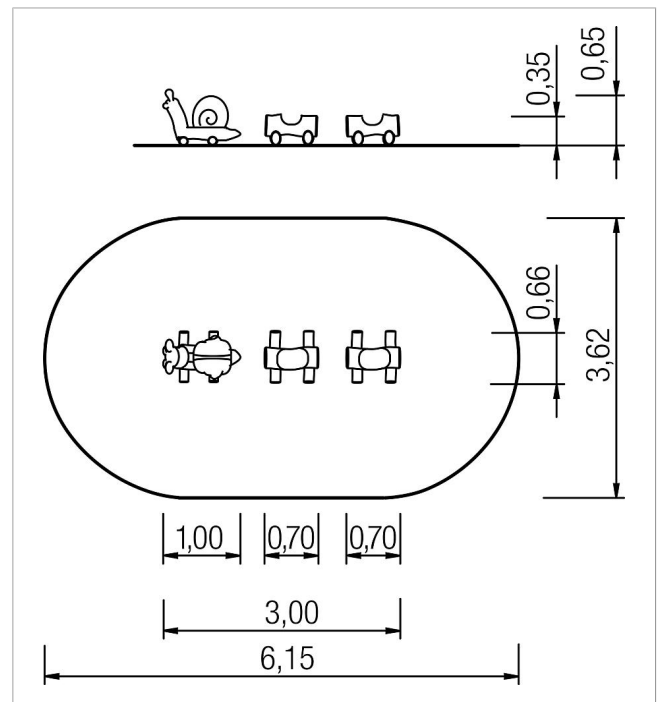

### Scope of delivery

1x carved figure Snail: robinia  
2x carved figure Trailer: robinia

	Material	Robinia oiled
	Foundation level	FL 3
	Minimum space	6,00x3,45x2,40 m
	Free falling height	55 cm
	Impact protection net	-
	Foundations	6x CF
	Assembly	1 person/2 h