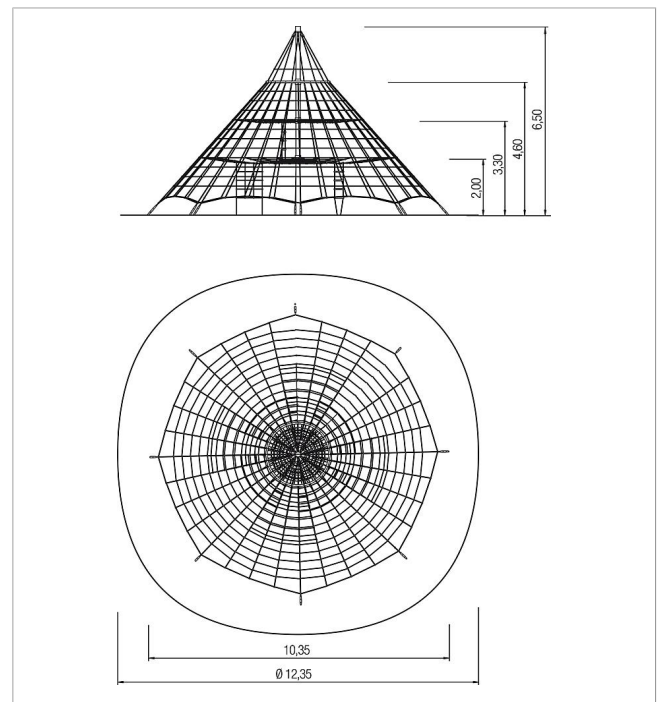

5 55 626 0

Basis Climbing pyramid 650

made in germany

Scope of delivery

- 1x climbing pyramid H 6.5 m: galvanised steel, plastic-coated steel cable
- 1x nest swing: galvanised steel, plastic-coated steel cable
- 8x shroud spanner for ground attachment

	Material	Steel
	Foundation level	FL 3
	Minimum space	14,40x6,50x0,00 m
	Free falling height	200 cm
	Impact protection net	163,0 m ²
	Foundations	9x CF
	Assembly	4 persons/4 h
	Largest section	Ø 15x735 cm
	Heaviest section	140 kg