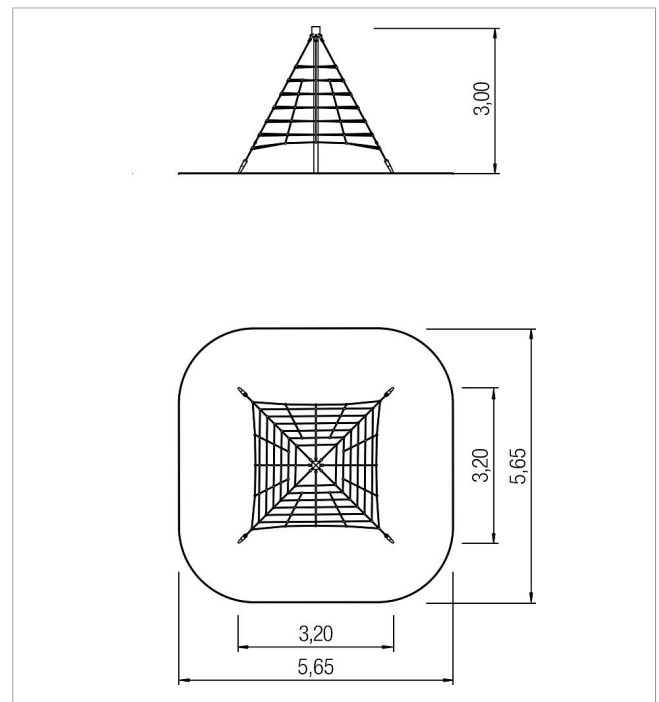

5 55 628 0

Basis Climbing pyramid 300

made in germany

Scope of delivery

1x climbing pyramid H 3 m: steel
ropes: plastic-coated steel cable

	Material	Steel
	Foundation level	FL 3
	Minimum space	5,65x5,65x4,15 m
	Free falling height	235 cm
	Impact protection net	32,0 m ²
	Foundations	5x CF
	Assembly	4 persons/3 h
	Largest section	750x300 cm
	Heaviest section	40 kg