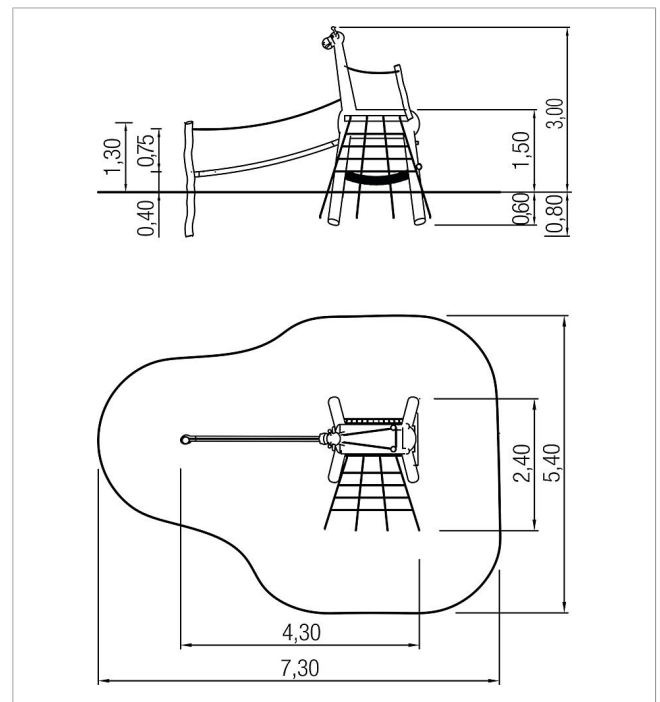

5 45 171 053 00

paradiso climbing giraffe Greg

made in germany

Scope of delivery

- 1x carved figure PH 100 cm: robinia
- 1x climbing net: plastic-coated steel cable
- 1x balance rope with ropen handrail: plastic-coated steel cable
- 1x crossbeam climbing ascent: robinia
- 1x lounge net: plastic-coated steel cable

	Material	Robinia oiled
	Foundation level	FL 3
	Minimum space	7,30x5,40x3,30 m
	Free falling height	150 cm
	Impact protection net	31,0 m ²
	Foundations	9x CF