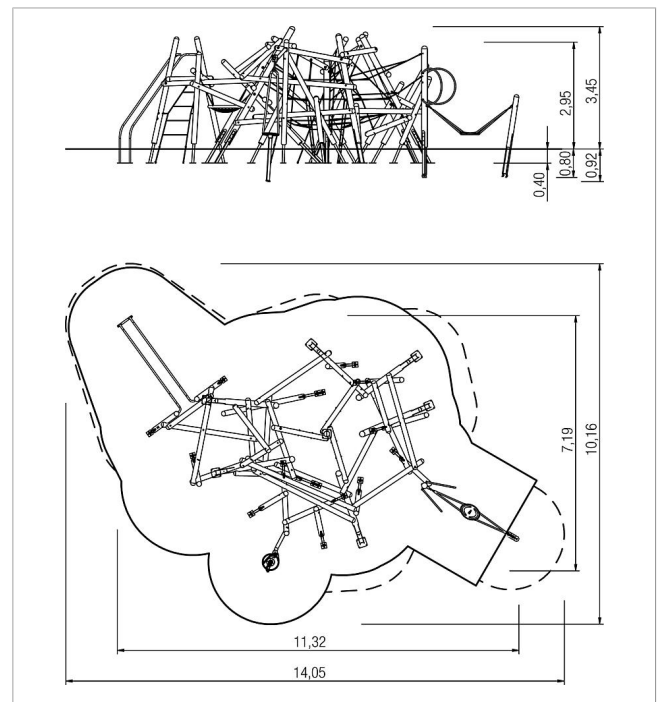

5 25 919 011 00

climbo Climbing combination Boca

made in germany

Scope of delivery

	Material	SW pi
	Foundation level	FL 1
	Minimum space	14,05x10,16x3,45 m
	Free falling height	295 cm
	Impact protection net	83,0 m ²
	Foundations	3x CF + 7x PFK + 14x FFg