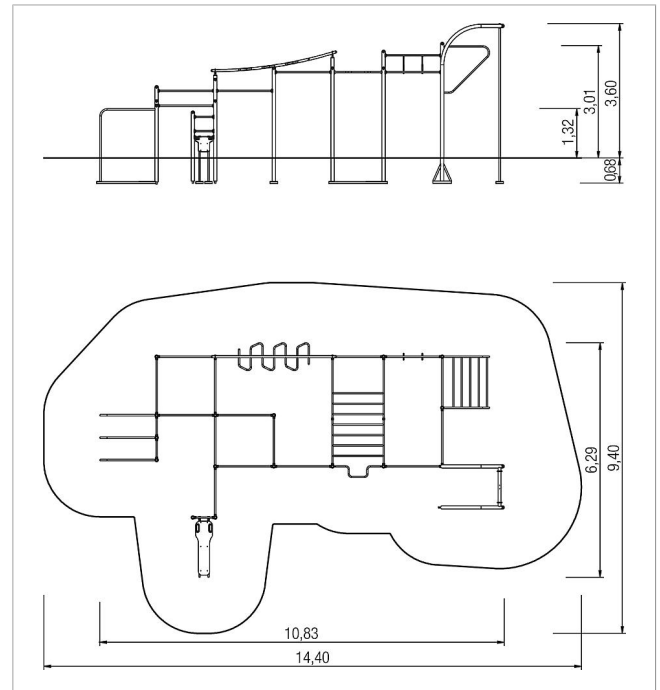

5 52 058 31

fit Calisthenics unit Extreme

made in germany

14⁺

Scope of delivery

- 8x post: powder steel
- 2x post bended: powder steel
- 1x flying pull-up rung ladder with post: powder steel
- 1x pull-up trainer with hammer grip pole: powder steel
- 1x rung ladder with 6 rungs: powder steel
- 3x post with bar: powder steel
- 1x overhead ladder: powder steel
- 1x overhead ladder bended: stainless steel (V2A)
- 1x workout bench: HPL
- 2x human flag pole 300 cm: stainless steel (V2A)
- 1x horizontal bar with training rings 147 cm: stainless steel (V2A)
- 9x horizontal bar 147 cm: stainless steel (V2A)
- 3x horizontal bar 127 cm: stainless steel (V2A)
- 4x horizontal bar 50cm: stainless steel (V2A)
- 1x crossbar: powder steel
- 1x climbing pole 419 cm: stainless steel (V2A)

	Material	VA, steel powder., HPL
	Foundation level	FL 3
	Minimum space	14,40x9,40x5,30 m
	Free falling height	250 cm
	Impact protection net	97,0 m ²
	Foundations	20x CF