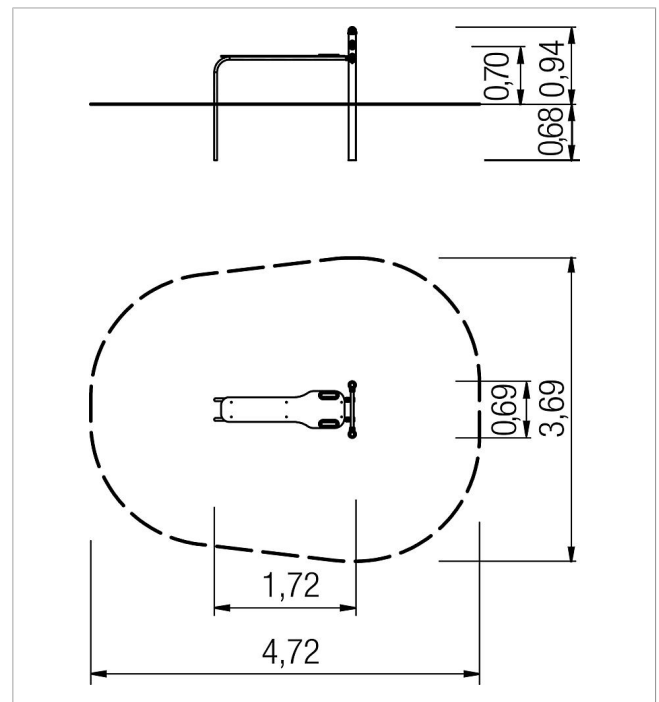

## fit Calisthenics sit-up bench

made in germany

14<sup>+</sup>

### Scope of delivery

- 2x post: powder steel
- 1x horizontal bar 50 cm: stainless steel (V2A)
- 1x workout bench sloped: HPL

|   |                       |                        |
|---|-----------------------|------------------------|
|  | Material              | VA, steel powder., HPL |
|  | Foundation level      | FL 3                   |
|  | Minimum space         | 4,72x3,69x1,94 m       |
|  | Free falling height   | 70 cm                  |
|  | Impact protection net | -                      |
|  | Foundations           | 2x CF                  |