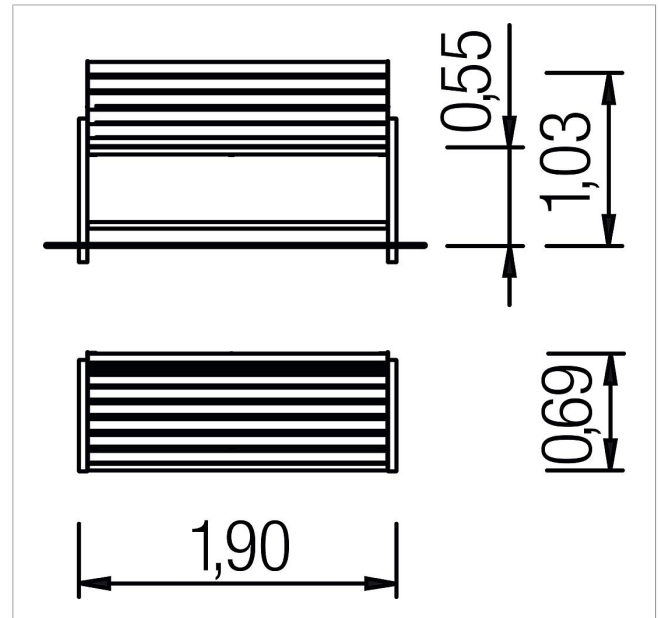

5 60 397 0

Bench with backrest Hedera

made in germany

Scope of delivery

1x bench with backrest Hedera incl. armrests: stainless steel, colourless oiled

	Material	Stainless steel, oiled hardwood
	Foundation level	FL 3
	Minimum space	-
	Free falling height	-
	Impact protection net	-
	Foundations	2x CF