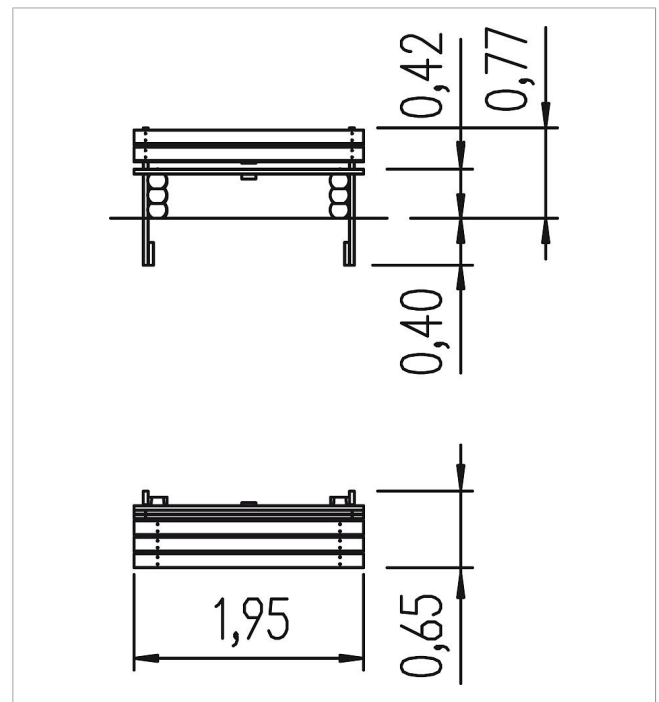

5 45 187 053 00

**paradiso bench with  
back Schkeud**

made in germany

**Scope of delivery**

1x bench with backrest: : robinia

	Material	Robinia oiled
	Foundation level	FL 3
	Minimum space	-
	Free falling height	-
	Impact protection net	-
	Foundations	2x CF