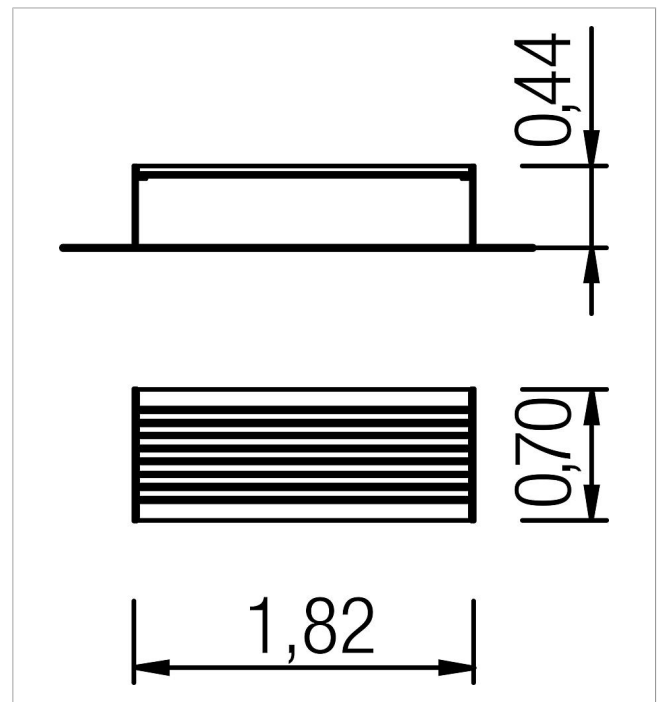

### Scope of delivery

1x bench Rubus: concrete, colourless oiled hardwood

	Material	Steel powder., oiled hardwood
	Foundation level	FL 3
	Minimum space	-
	Free falling height	-
	Impact protection net	-
	Foundations	2x CF
	Largest section	183x71x44 cm