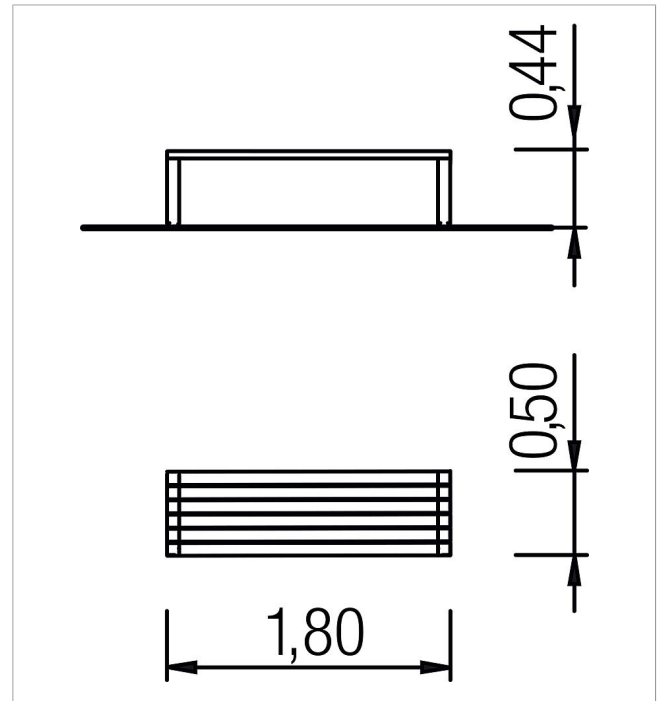

5 60 408 0

Bench Nerium

made in germany

Scope of delivery

1x bench Nerium: powder-coated aluminium, colourless oiled hardwood

	Material	Powder-coated aluminium, oiled hardwood
	Foundation level	FL 3
	Minimum space	-
	Free falling height	-
	Impact protection net	-
	Foundations	2x CF
	Largest section	180x50x44 cm