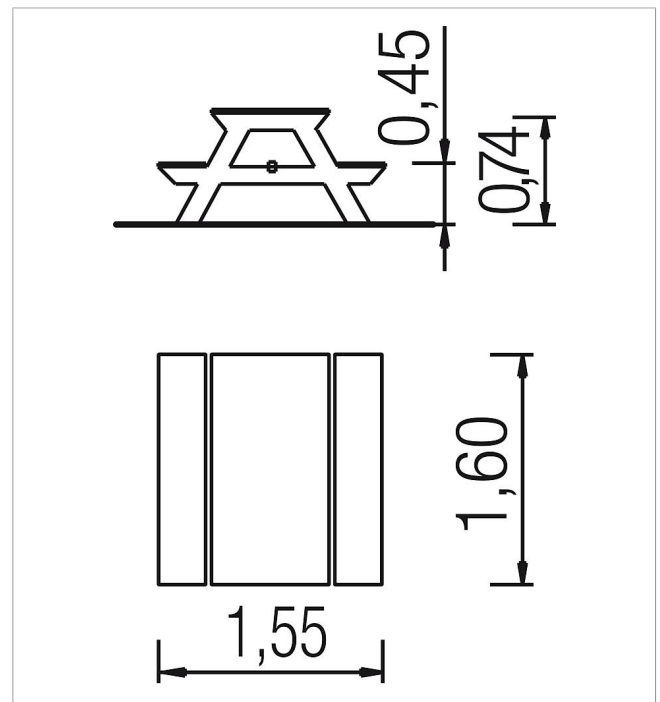

5 60 172 0

Basis Bench-and-table set Eulenberg

made in germany

Scope of delivery

1x seating group: robinia

	Material	Robinia
	Foundation level	-
	Minimum space	-
	Free falling height	-
	Impact protection net	-
	Foundations	-
	Largest section	-
	Heaviest section	-