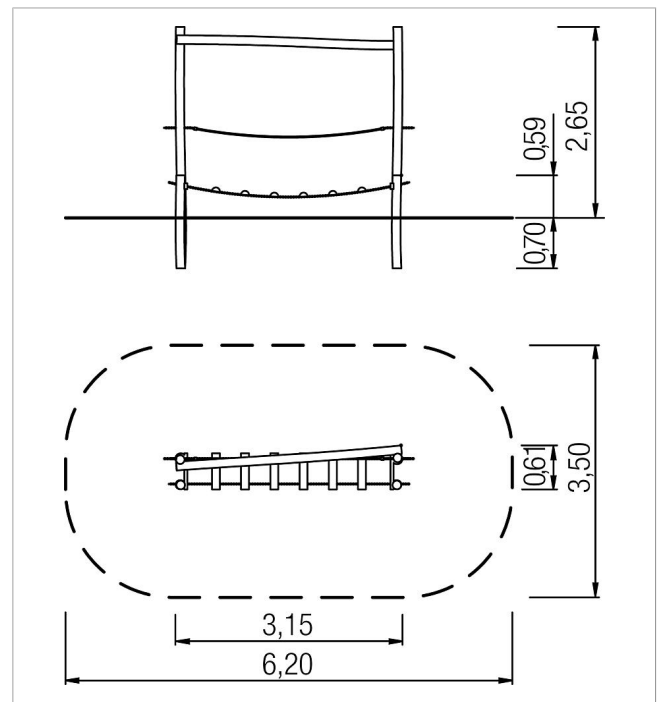

5 45 448 053 00

paradiso balancing station Olaf

made in germany

Scope of delivery

4x post construction: robinia
1x balancing element wobbly bridge: robinia, stainless steel
1x strut: robinia
1x handrail rope: plastic-coated steel cable
fittings: stainless steel (V2A)

	Material	Robinia oiled
	Foundation level	FL 3
	Minimum space	6,20x3,50x2,65 m
	Free falling height	59 cm
	Impact protection net	-
	Foundations	2x CF