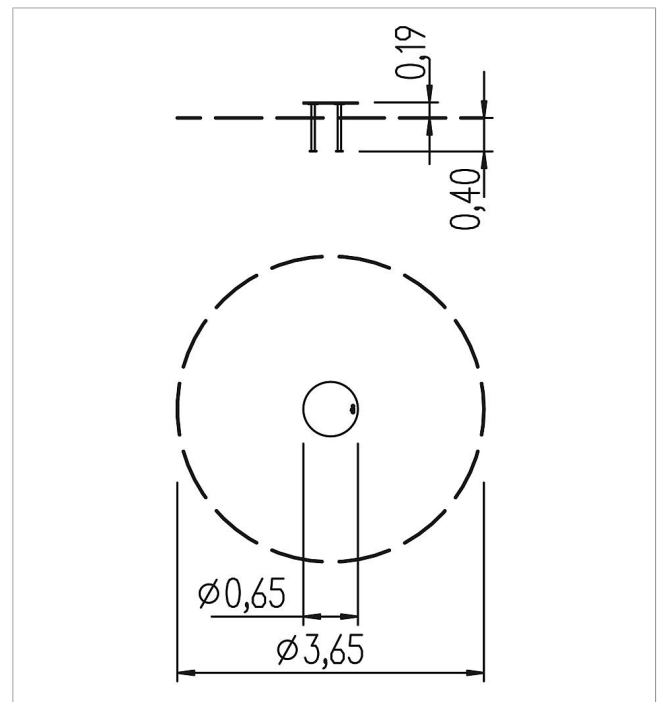

5 10 027 001 00

playo balancing platform Terrapodio

made in germany

Scope of delivery

1x play platform with post shoes: HPL, galvanised steel

	Material	HPL
	Foundation level	FL 1
	Minimum space	Ø 3,65x1,99 m
	Free falling height	19 cm
	Impact protection net	-
	Foundations	1x CF or 2x PFs
	Assembly	1 person/1.5 h
	Largest section	65x65x2 cm
	Heaviest section	5 kg