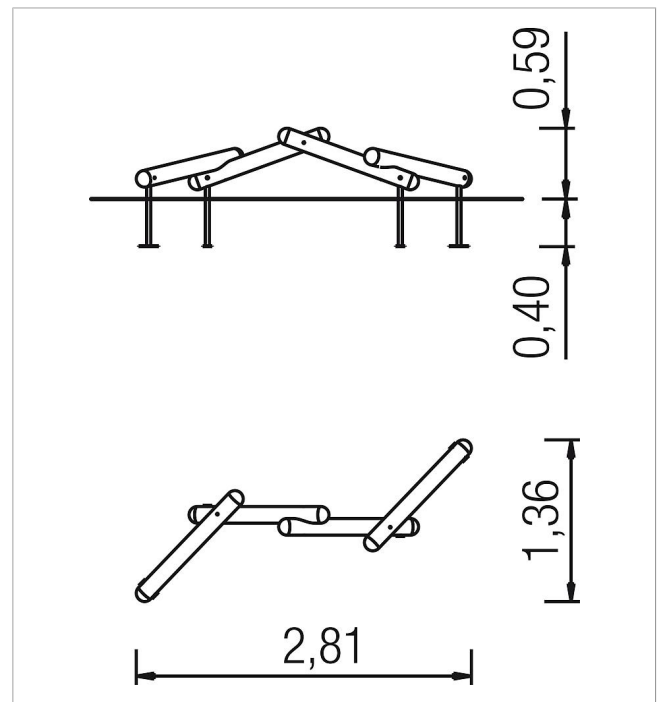

### Scope of delivery

1x flotsam Snoopy: SW  
4x post shoe: galvanised steel

	Material	SW pi
	Foundation level	FL 1
	Minimum space	5,70x4,19x2,39 m
	Free falling height	59 cm
	Impact protection net	-
	Foundations	4x CF or 4x PFs
	Assembly	2 persons/1.5 h
	Largest section	124xØ 14 cm
	Heaviest section	13,5 kg