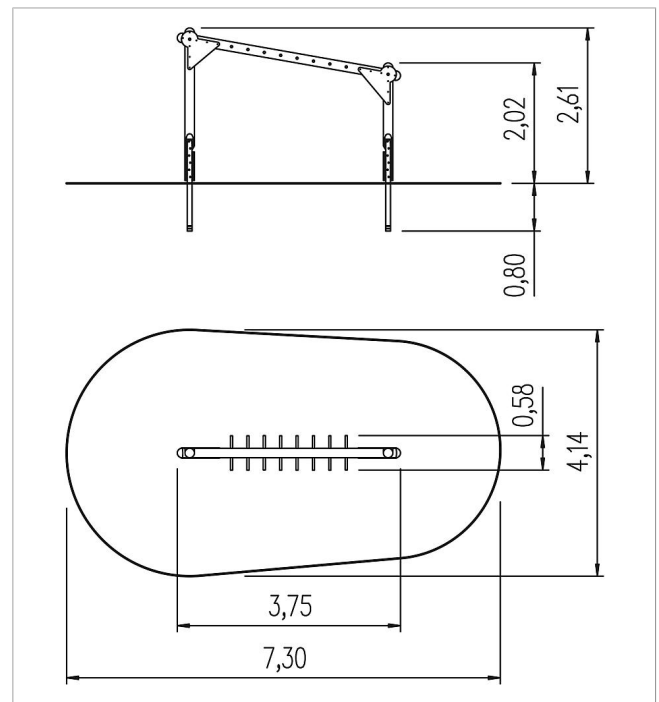

### Scope of delivery

1x hand-over-hand ladder pogo: SW, HPL  
2x post shoe: galvanised steel

	Material	SW pi
	Foundation level	FL 1
	Minimum space	7,30x4,14x2,61 m
	Free falling height	131 cm
	Impact protection net	25,5 m <sup>2</sup>
	Foundations	2x CF
	Assembly	2 persons/2 h
	Largest section	381xØ 16 cm
	Heaviest section	58 kg