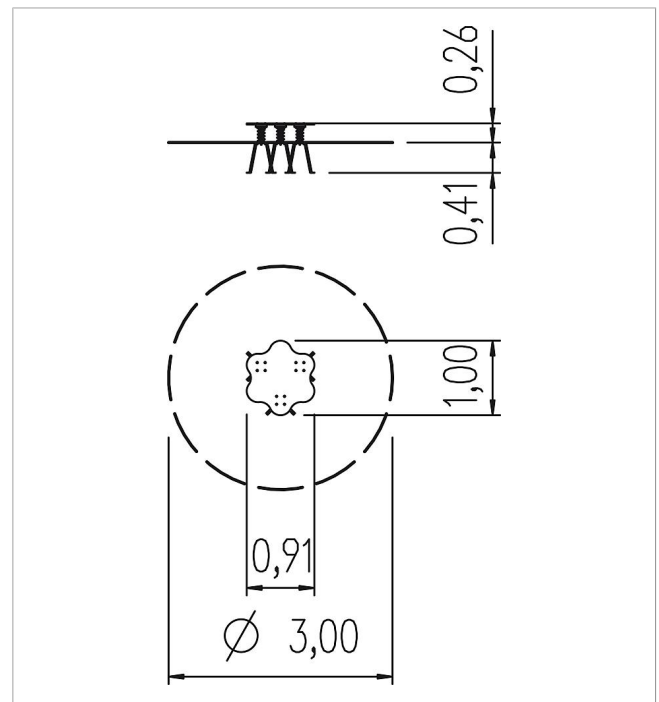

5 59 007 0

balance Flower jumping plates

made in germany

Scope of delivery

- 1x jump board: grooved HPL
- 3x spring: spring steel
- 3x ground anchor: steel

	Material	HPL
	Foundation level	FL 3
	Minimum space	Ø 3,00x2,06 m
	Free falling height	26 cm
	Impact protection net	7,5 m ²
	Foundations	1x CF
	Assembly	2 persons/1 h
	Largest section	Ø 100 cm
	Heaviest section	6 kg