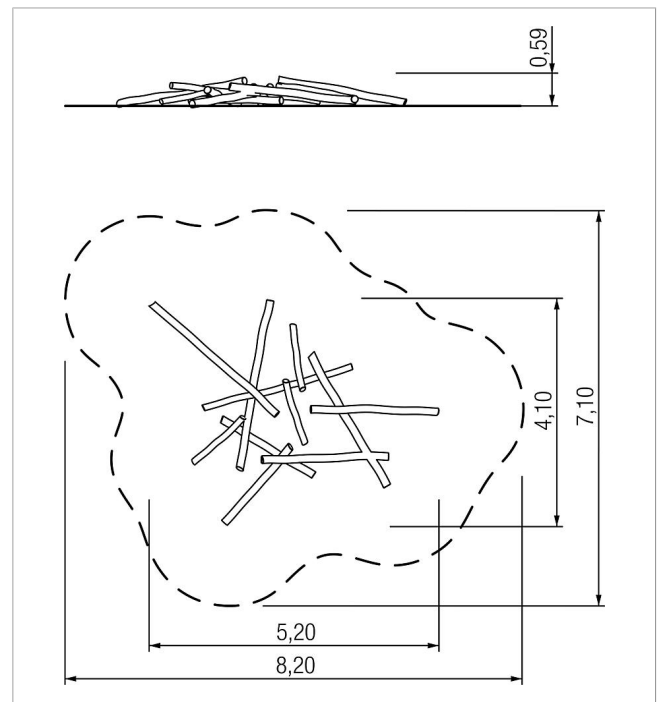

5 45 084 053 06

## paradiso balance combination Rochwin

made in germany

### Scope of delivery

11x balancing beam: robinia  
11x ground angle: steel hot-dip galvanised

	Material	Robinia oiled
	Foundation level	-
	Minimum space	8,20x7,20x2,39 m
	Free falling height	60 cm
	Impact protection net	41,0 m <sup>2</sup>
	Foundations	11x CF or 11x PFs
	Assembly	2 persons/7 h
	Largest section	Ø 10-14x310 cm