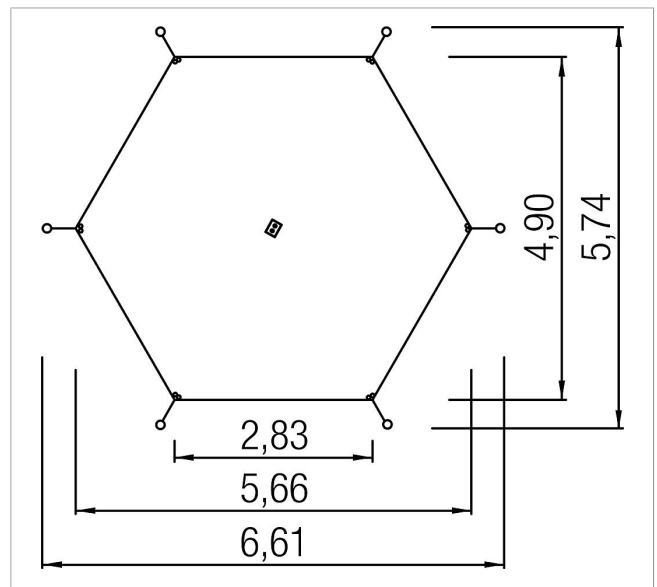

5 59 169 021

Basis Awning height-adjustable hexagon

made in germany

Scope of delivery

- 6x post: galvanised steel
- 6x cover: plastic
- 6x ground sleeve: galvanised steel
- 6x comfort handle: powder-coated steel
- 2x center tensioning: steel
- 1x awning: HDPE knitted fabric UPF 10-20