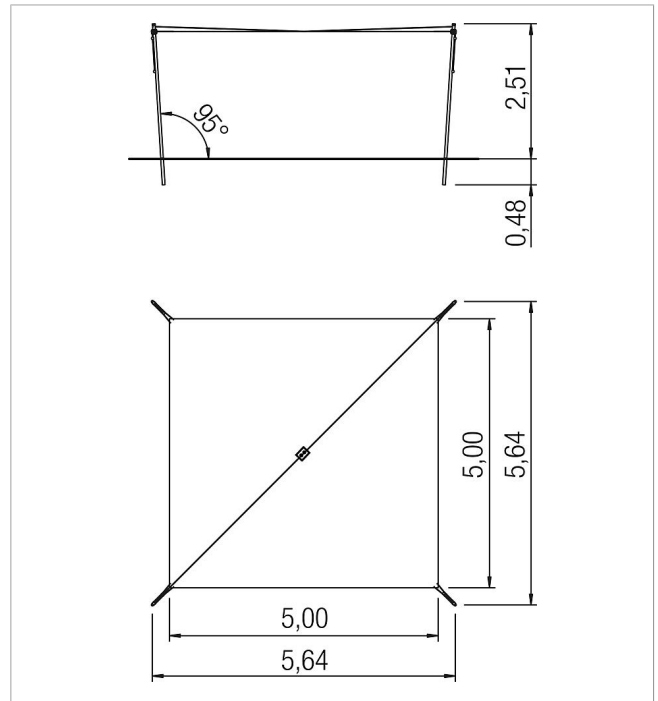

5 59 168 021

Basis Awning height-adjustable 5x5 m

made in germany

Scope of delivery

- 4x post: galvanised steel
- 4x cover: plastic
- 4x ground sleeve: galvanised steel
- 4x comfort handle: powder-coated steel
- 1x center tensioning: steel
- 1x awning: HDPE knitted fabric UPF 10-20

Material

HDPE