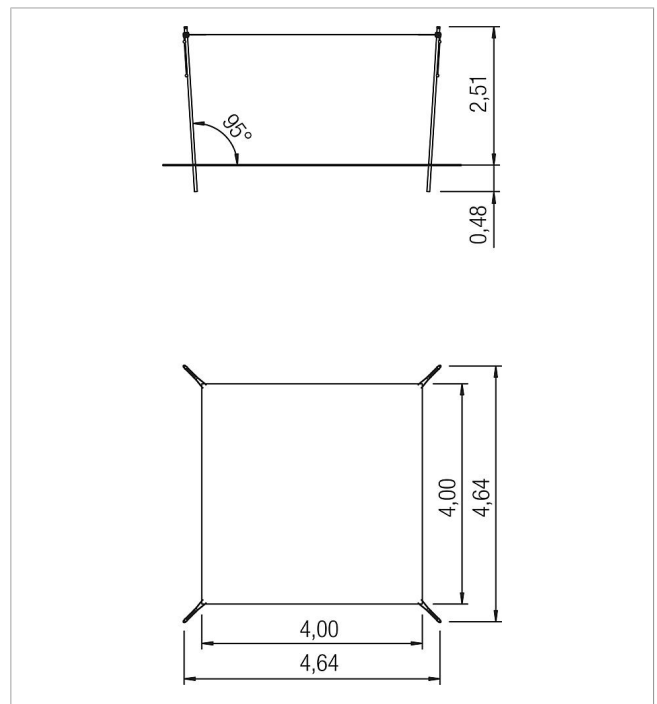

5 59 167 021

Basis Awning height-adjustable 4x4 m

made in germany

Scope of delivery

- 4x post: galvanised steel
- 4x cover: plastic
- 4x ground sleeve: galvanised steel
- 4x comfort handle: powder-coated steel
- 1x awning: HDPE knitted fabric UPF 10-20