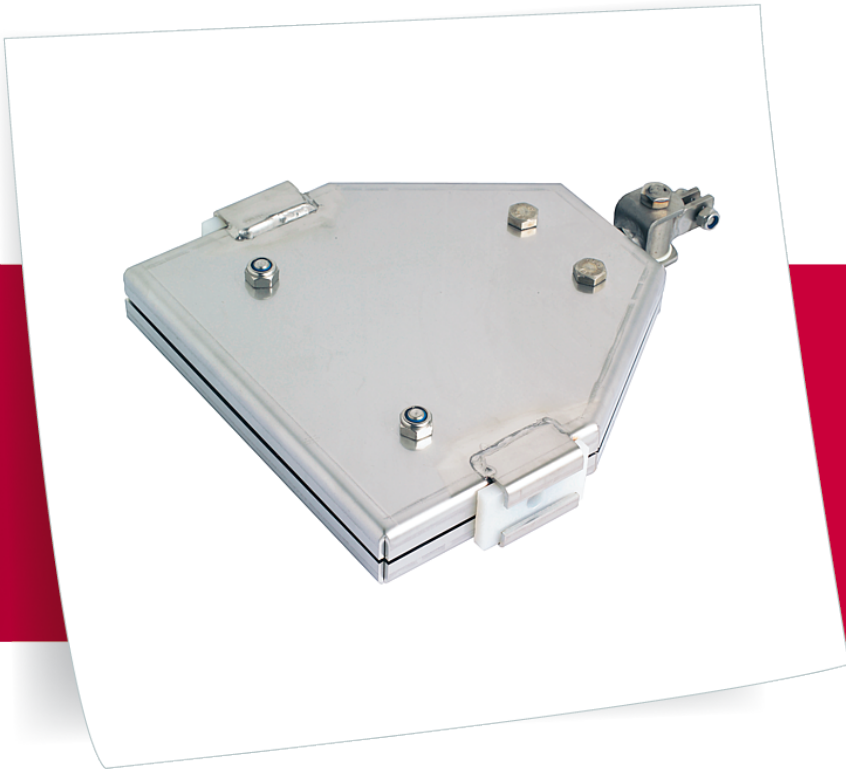

5 55 073 0

**Basis Aerial cableway
carriage for all aerial
cableway systems**

made in germany

Scope of delivery

1x cableway carriage: stainless steel

	Material	Stainless steel
	Foundation level	-
	Minimum space	-
	Free falling height	-
	Impact protection net	-
	Foundations	-
	Largest section	-
	Heaviest section	-