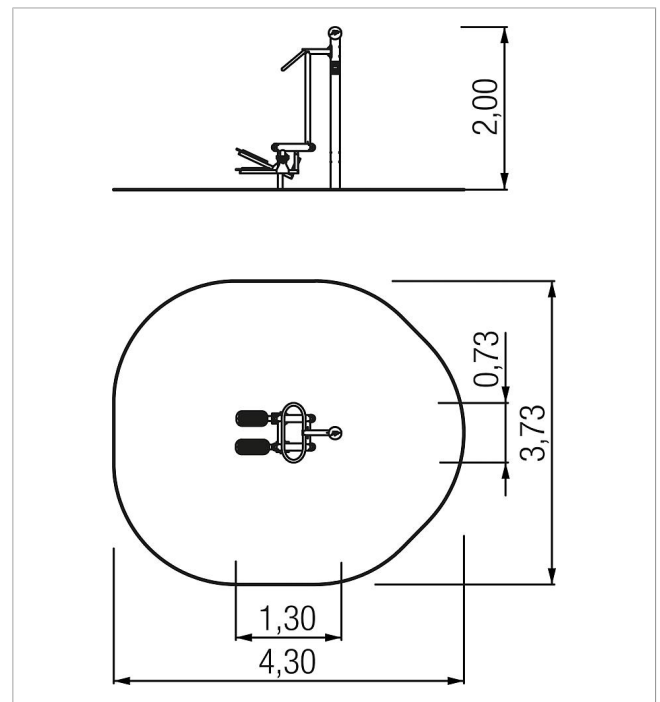

### Scope of delivery

1x active-station: stainless steel, HPL, HDPE

	Material	Stainless steel, HDPE
	Foundation level	FL 2
	Minimum space	3,80x4,40x3,80 m
	Free falling height	48 cm
	Impact protection net	1,5 m <sup>2</sup>
	Foundations	1x CF