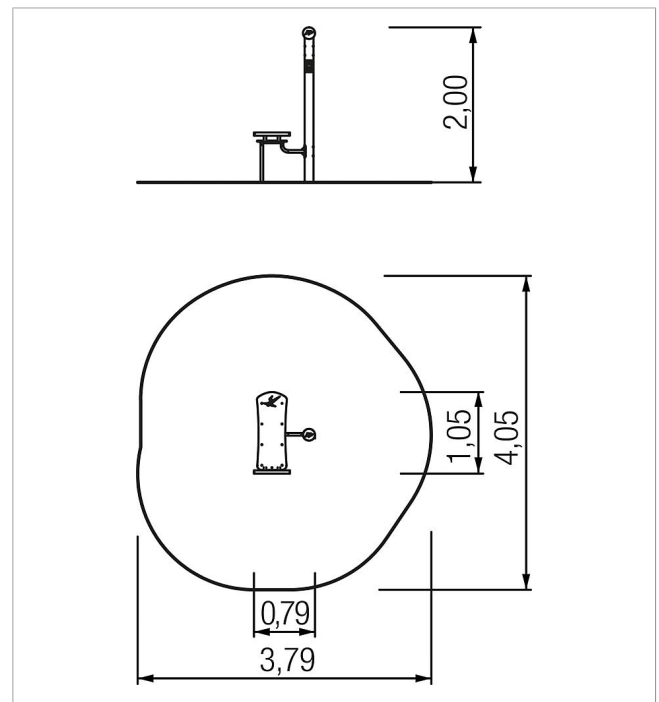

### Scope of delivery

1x active-station: stainless steel, powder-coated steel, HDPE

	Material	Stainless steel, HDPE
	Foundation level	FL 2
	Minimum space	3,79x4,05x3,80 m
	Free falling height	64 cm
	Impact protection net	2,5 m <sup>2</sup>
	Foundations	1x CF
	Heaviest section	18 kg