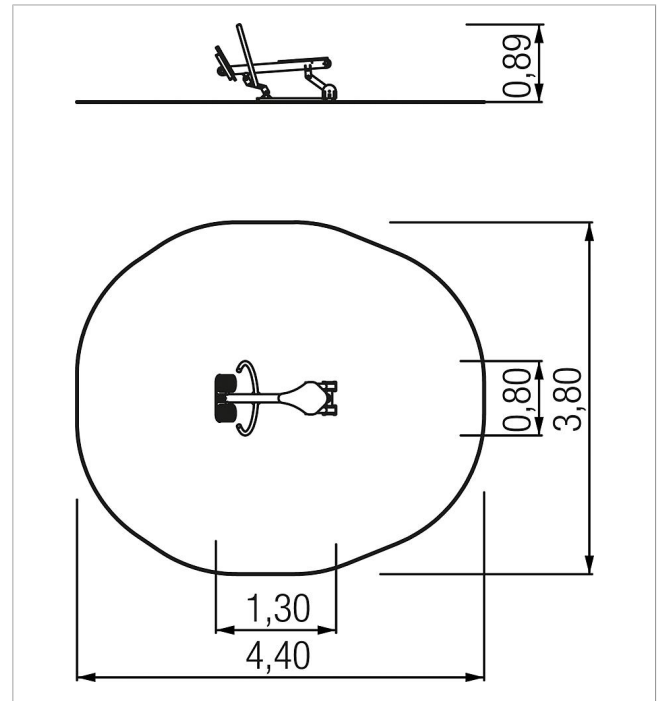

5 54 036 0

fit active-station rowing seat

made in germany

Scope of delivery

1x active-station: stainless steel, HPL, HDPE

	Material	VA, HPL, HDPE
	Foundation level	FL 2
	Minimum space	3,80x4,40x3,80 m
	Free falling height	48 cm
	Impact protection net	2,0 m ²
	Foundations	1x CF