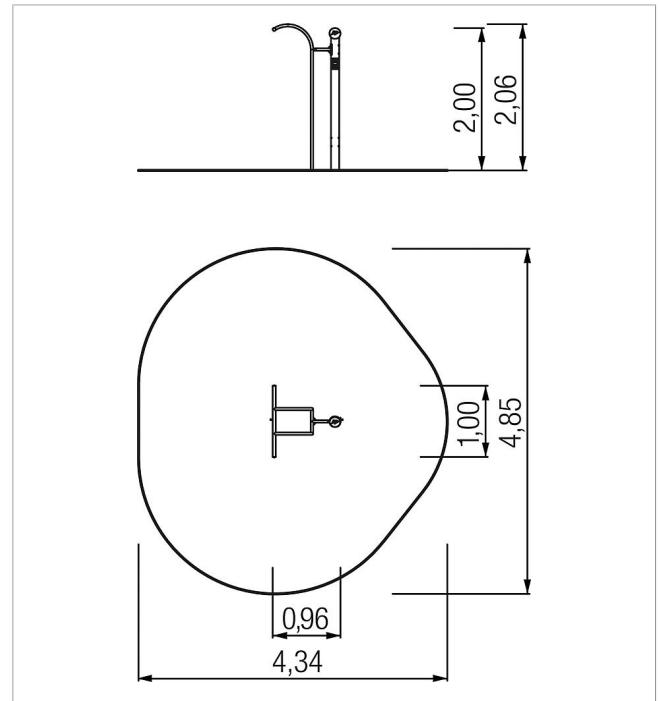

5 54 042 0

fit active-station pull-up trainer

made in germany

Scope of delivery

1x active-station: stainless steel

	Material	Stainless steel
	Foundation level	FL 2
	Minimum space	4,34x4,85x3,86 m
	Free falling height	100 cm
	Impact protection net	1,5 m ²
	Foundations	1x CF