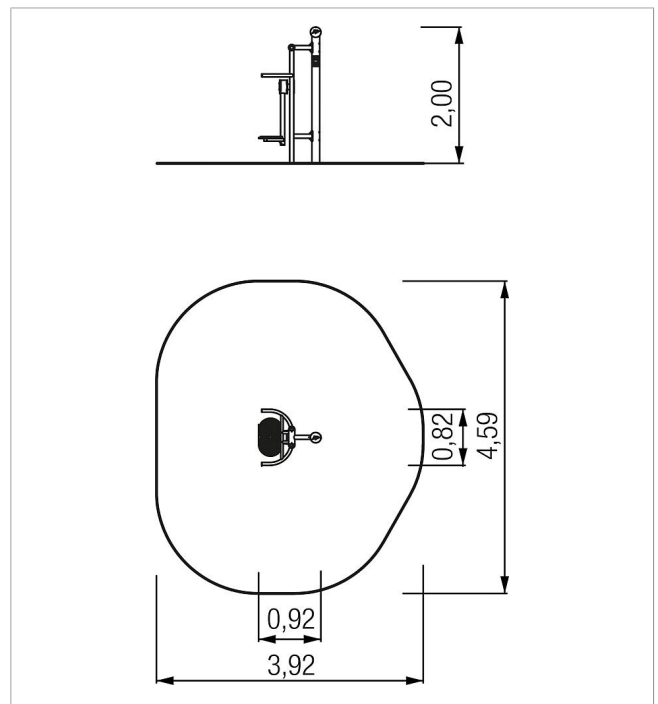

5 54 028 0

fit active-station hip trainer

made in germany

Scope of delivery

1x active-station: stainless steel, powder-coated steel, HDPE

	Material	VA, steel powder.
	Foundation level	FL 2
	Minimum space	3,92x4,59x3,80 m
	Free falling height	40 cm
	Impact protection net	1,5 m ²
	Foundations	1x CF