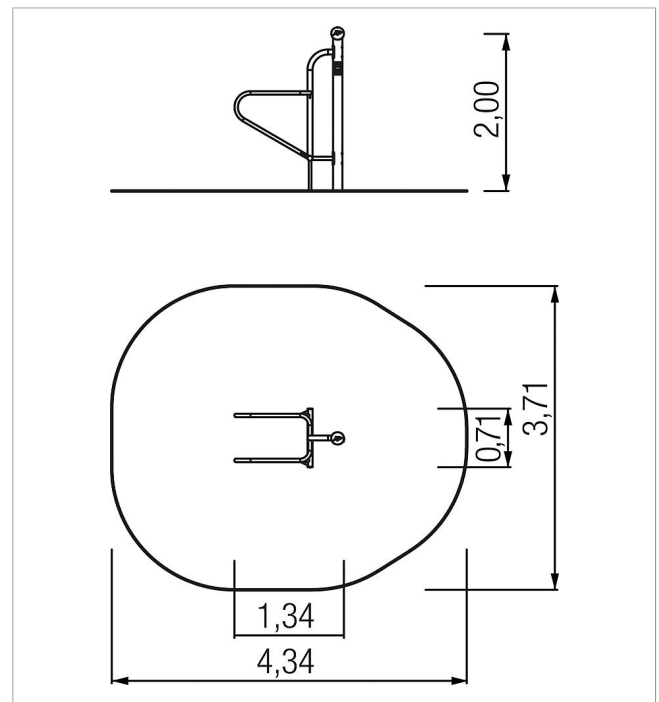

5 54 046 0

fit active-station: diptrainer

made in germany

Scope of delivery

1x active-station: stainless steel

	Material	Stainless steel
	Foundation level	FL 2
	Minimum space	4,34x3,71x3,80 m
	Free falling height	120 cm
	Impact protection net	2,0 m ²
	Foundations	1x CF