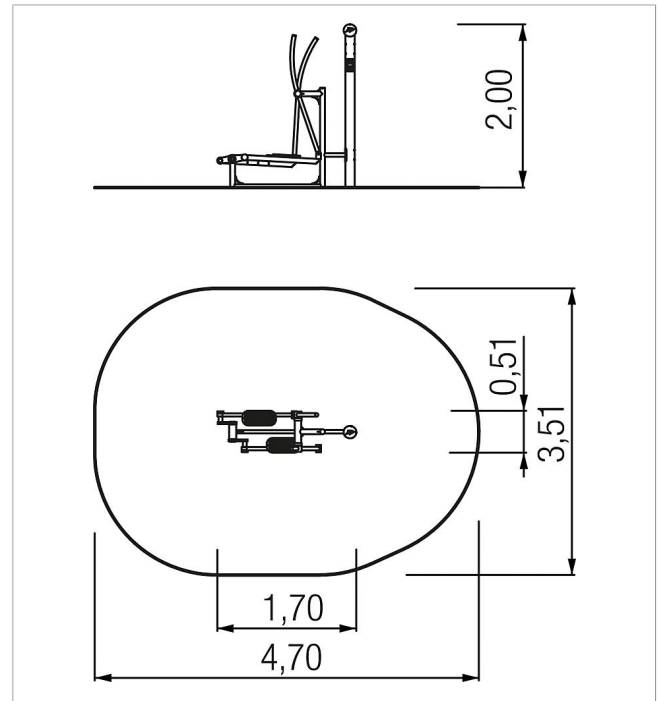

5 54 034 0

fit active-station cross trainer

made in germany

Scope of delivery

1x active-station: stainless steel, HPL, HDPE

	Material	Stainless steel, HDPE
	Foundation level	FL 2
	Minimum space	4,70x3,51x3,80 m
	Free falling height	47 cm
	Impact protection net	2,5 m ²
	Foundations	1x CF