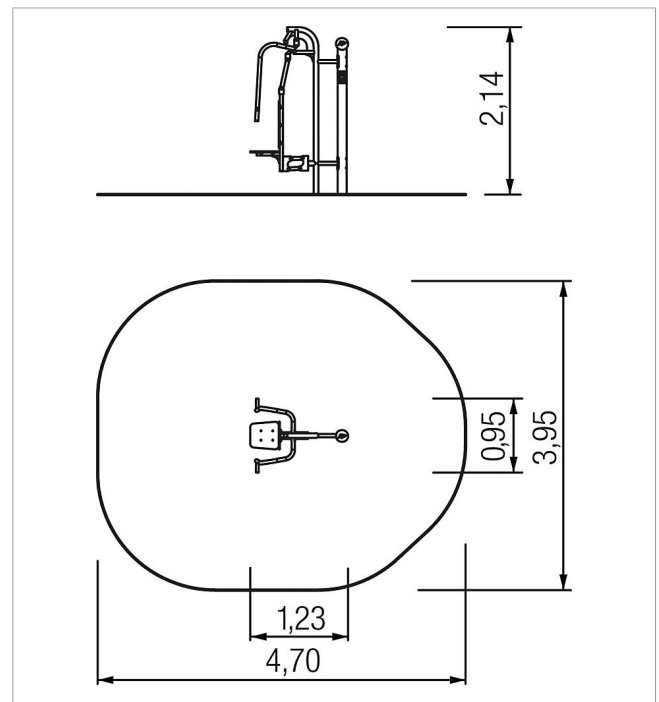

5 54 039 0

fit active-station chest press

made in germany

Scope of delivery

1x active-station: stainless steel, powder-coated steel, HDPE

	Material	Stainless steel, HDPE
	Foundation level	FL 2
	Minimum space	4,70x3,95x3,80 m
	Free falling height	70 cm
	Impact protection net	1,5 m ²
	Foundations	1x CF
	Heaviest section	63 kg