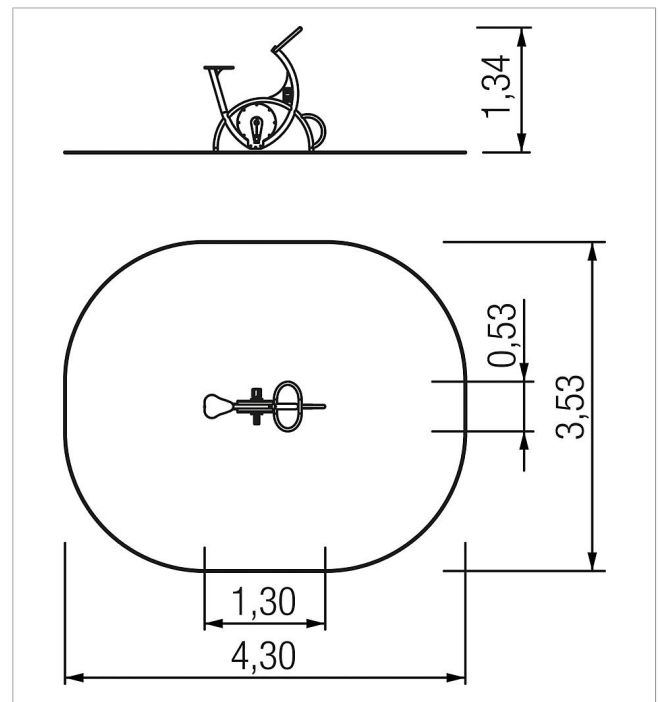

### Scope of delivery

1x active-station: stainless steel, HDPE

	Material	Stainless steel, HDPE
	Foundation level	FL 2
	Minimum space	3,53x4,30x3,80 m
	Free falling height	77 cm
	Impact protection net	2,0 m <sup>2</sup>
	Foundations	1x CF