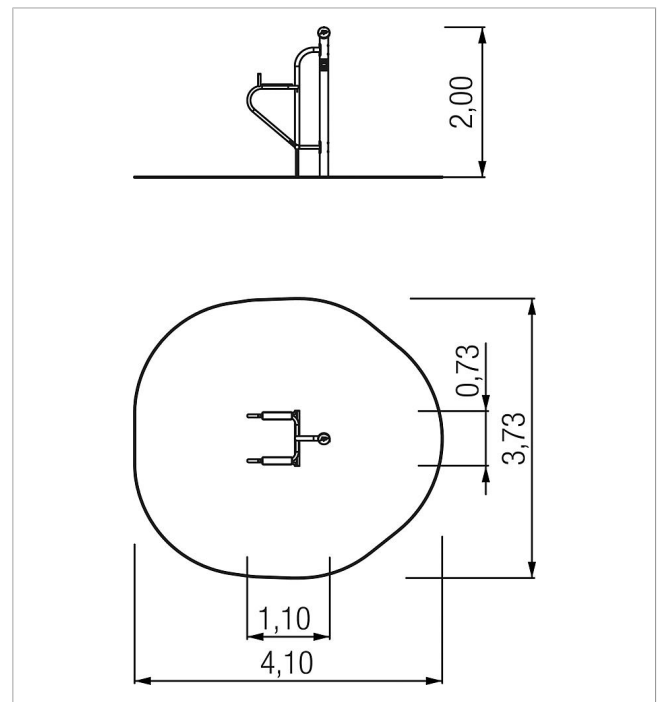

5 54 029 0

fit active-station abdominal trainer

made in germany

Scope of delivery

1x active-station: stainless steel, HDPE

	Material	Stainless steel, HDPE
	Foundation level	FL 2
	Minimum space	4,10x3,73x3,80 m
	Free falling height	120 cm
	Impact protection net	2,5 m ²
	Foundations	1x CF