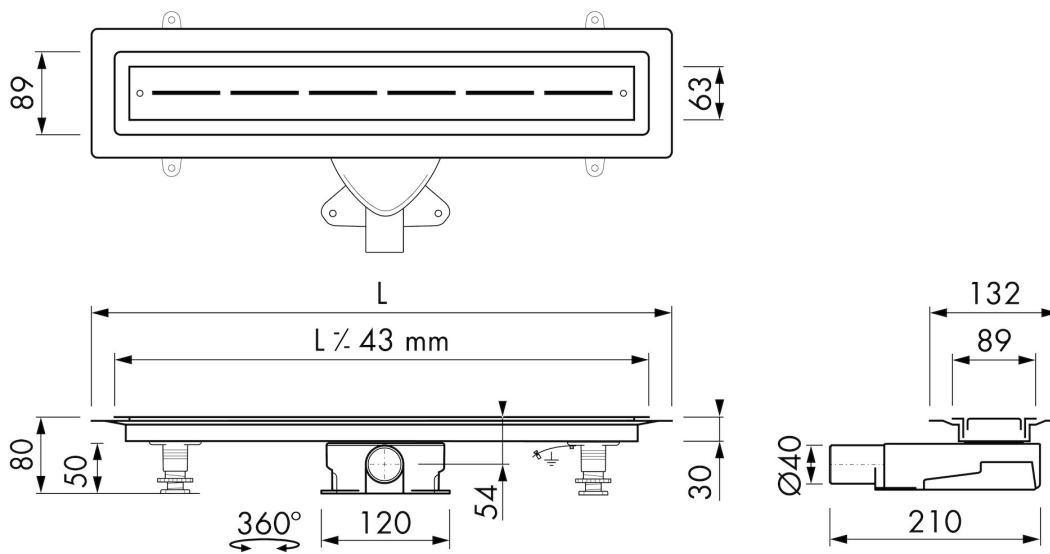

Easy Drain[®]

by ess

Vinyl

Easy Drain Vinyl is specially designed for use in combination with vinyl flooring. The vinyl can easily be clamped between the drain's grate and build-in set to ensure a complete watertight installation. This way, the frame seamlessly fits into the vinyl floor. The Vinyl linear shower drain is supplied as complete set including: lockable grate, trap body, drainage siphon and height adjustable legs.

ARTICLE CODE

700 mm	EDVIN-M2-700-35		
800 mm	EDVIN-M2-800-35		
900 mm	EDVIN-M2-900-35		
1000 mm	EDVIN-M2-1000-35		
1200 mm	EDVIN-M2-1200-35		

TECHNICAL DRAWINGS

Manufacturer

Easy Sanitary Solutions
 Nijverheidsstraat 60 | 7575 BK Oldenzaal | The Netherlands
 T. +31 (0)541 200 800 | F. +31 (0)541 200 899
 info@esspost.com | www.easydrain.com