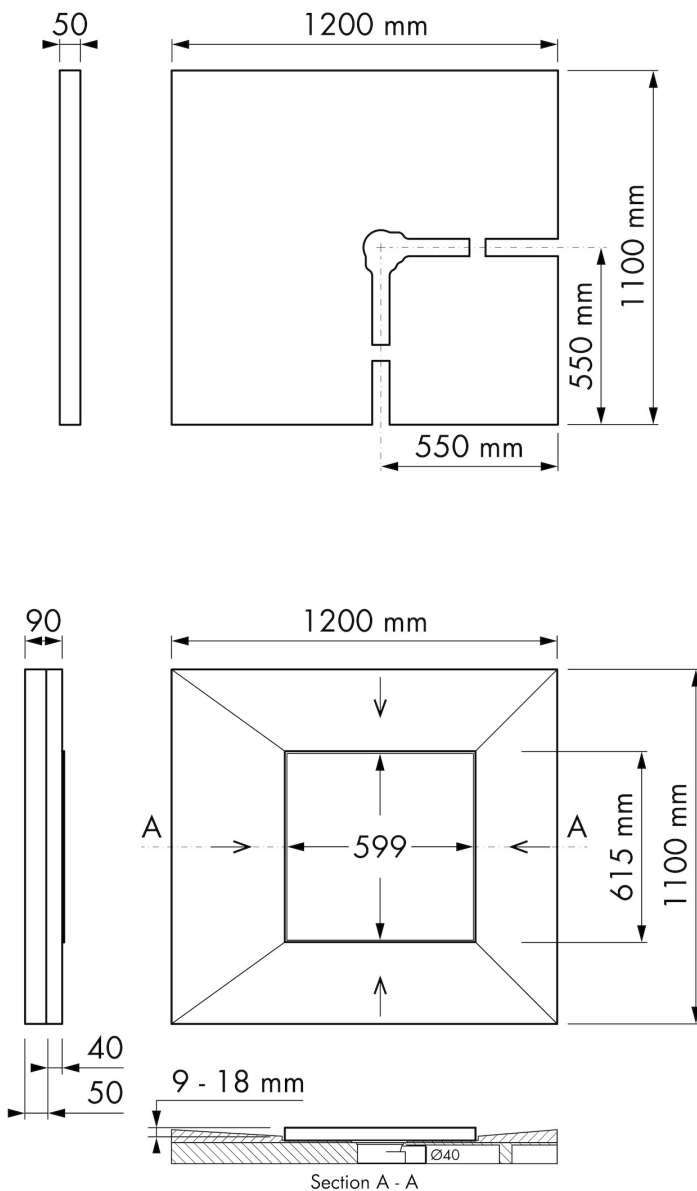

DRAINAGE

Max. drainage capacity entrance (l/min)	N.A.
Max. drainage capacity wall (l/min)	N.A.
Max. drainage capacity (l/min)	49

BUILT-IN SET

Pre-assembled sealing membrane (WPS)	Excluded
Siphon features	Cleanable, Pivotal & adjustable, Height adjustable
Water seal height (mm)	30 / 35 / 50
Outlet	Horizontal (Vertical outlet optional)
Material siphon	ABS

DESIGN

Grate finish	Tile
Grate pattern	N.A.
Grate width (mm)	N.A.
Grate tile insert (mm)	12
Adjustable grate	No
Frame type	N.A.
TAF Frame material	N.A.
Design frame finish	N.A.
Frame width (mm)	N.A.
Wheelchair accessible	Yes
Extension set available	No

ARTICLE CODE

615 x 615 mm	EDDOT-SQ		

TECHNICAL DRAWINGS

Manufacturer

Easy Sanitary Solutions
 Nijverheidsstraat 60 | 7575 BK Oldenzaal | The Netherlands
 T. +31 (0)541 200 800 | F. +31 (0)541 200 899
 info@esspost.com | www.easydrain.com