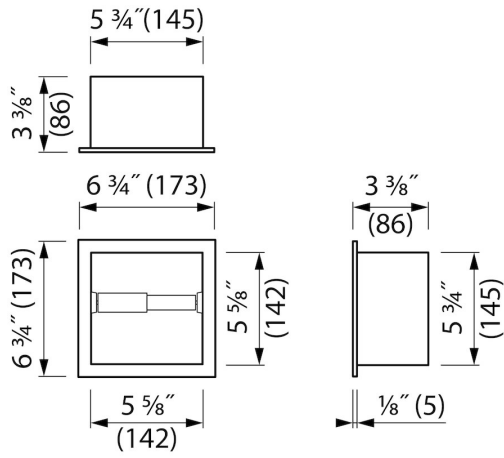

TECHNICAL DRAWINGS

Manufacturer

Easy Sanitary Solutions
Nijverheidsstraat 60 | 7575 BK Oldenzaal | The Netherlands
T. +31 (0)541 200 800 | F. +31 (0)541 200 899
info@esspost.com | www.easydrain.com

Contact

Easy Sanitary Solutions
Nijverheidsstraat 60 | 7575 BK Oldenzaal | The Netherlands
T. +31 (0)541 200 800 | F. +31 (0)541 200 899
sales@esspost.com | www.easydrain.com