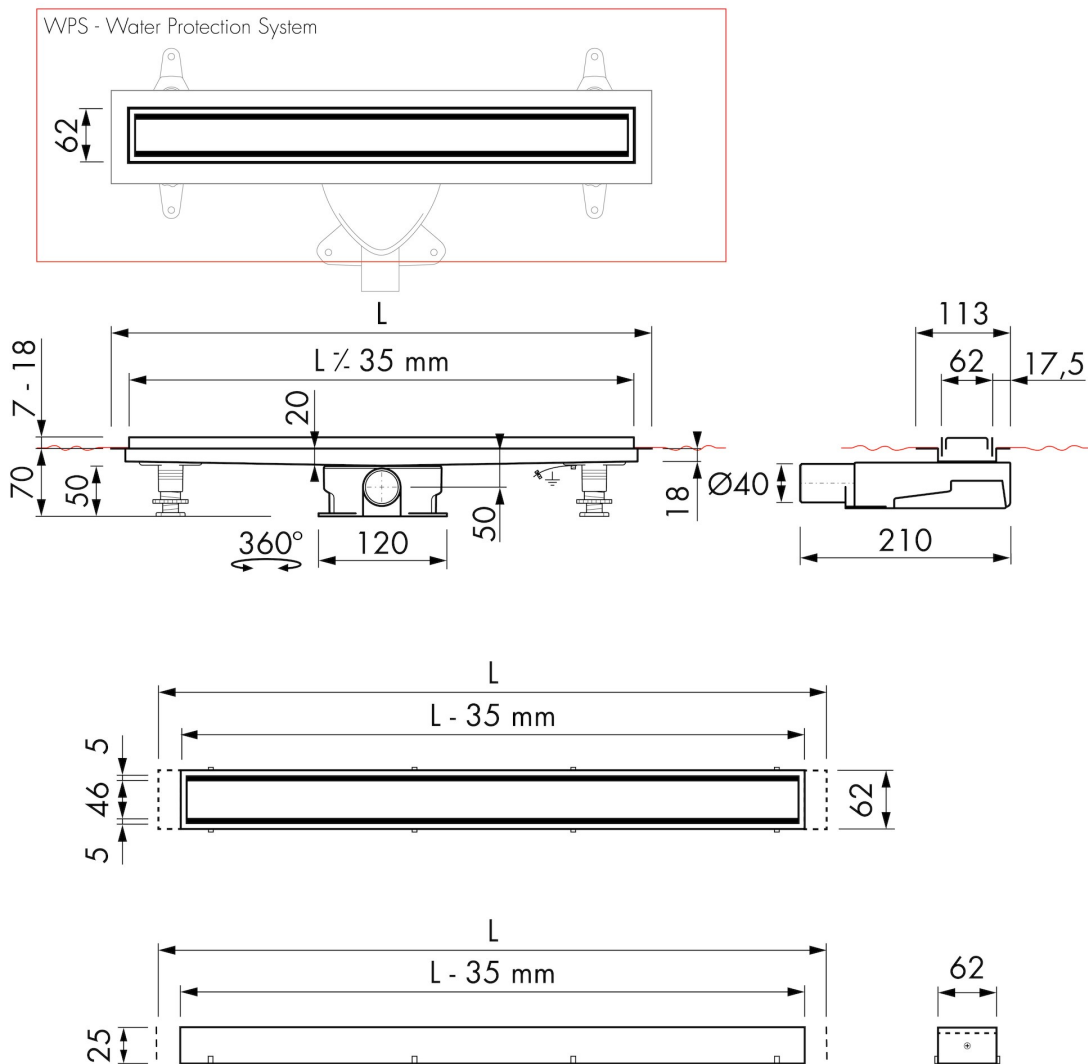

ARTICLE CODE

500 mm	MLGG 500 / EDM2 500-35		
600 mm	MLGG 600 / EDM2 600-35		
700 mm	MLGG 700 / EDM2 700-35		
800 mm	MLGG 800 / EDM2 800-35		
900 mm	MLGG 900 / EDM2 900-35		
1000 mm	MLGG 1000 / EDM2 1000-35		
1100 mm	MLGG 1100 / EDM2 1100-35		
1200 mm	MLGG 1200 / EDM2 1200-35		

TECHNICAL DRAWINGS

Manufacturer

Easy Sanitary Solutions
Nijverheidsstraat 60 | 7575 BK Oldenzaal | The Netherlands
T. +31 (0)541 200 800 | F. +31 (0)541 200 899
info@esspost.com | www.easydrain.com

Contact

Easy Sanitary Solutions
Nijverheidsstraat 60 | 7575 BK Oldenzaal | The Netherlands
T. +31 (0)541 200 800 | F. +31 (0)541 200 899
sales@esspost.com | www.easydrain.com