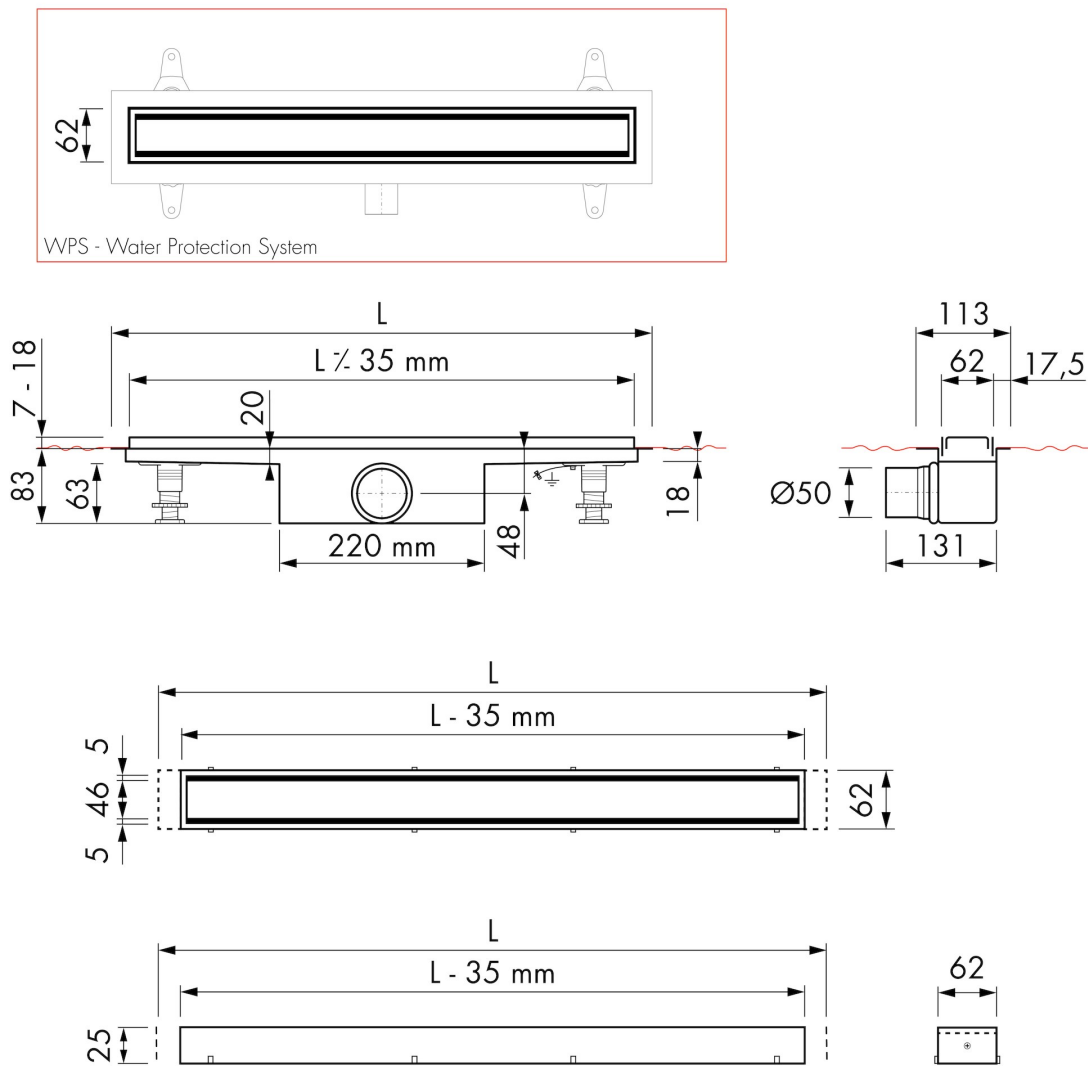

ARTICLE CODE

500 mm	MLGG 500 / EDM1 500-50		
600 mm	MLGG 600 / EDM1 600-50		
700 mm	MLGG 700 / EDM1 700-50		
800 mm	MLGG 800 / EDM1 800-50		
900 mm	MLGG 900 / EDM1 900-50		
1000 mm	MLGG 1000 / EDM1 1000-50		
1100 mm	MLGG 1100 / EDM1 1100-50		
1200 mm	MLGG 1200 / EDM1 1200-50		

TECHNICAL DRAWINGS

Manufacturer
Easy Sanitary Solutions
Nijverheidsstraat 60 | 7575 BK Oldenzaal | The Netherlands
T. +31 (0)541 200 800 | F. +31 (0)541 200 899
info@esspost.com | www.easydrain.com

Contact
Easy Sanitary Solutions
Nijverheidsstraat 60 | 7575 BK Oldenzaal | The Netherlands
T. +31 (0)541 200 800 | F. +31 (0)541 200 899
sales@esspost.com | www.easydrain.com