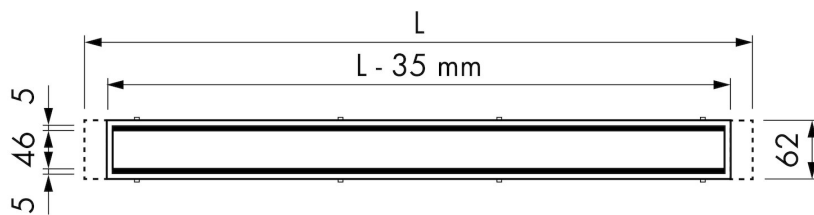

ARTICLE CODE

500 mm	MLGG 500 / EDM1 500-30		
600 mm	MLGG 600 / EDM1 600-30		
700 mm	MLGG 700 / EDM1 700-30		
800 mm	MLGG 800 / EDM1 800-30		
900 mm	MLGG 900 / EDM1 900-30		
1000 mm	MLGG 1000 / EDM1 1000-30		
1100 mm	MLGG 1100 / EDM1 1100-30		
1200 mm	MLGG 1200 / EDM1 1200-30		

TECHNICAL DRAWINGS

Manufacturer

Easy Sanitary Solutions
Nijverheidsstraat 60 | 7575 BK Oldenzaal | The Netherlands
T. +31 (0)541 200 800 | F. +31 (0)541 200 899
info@esspost.com | www.easydrain.com

Contact

Easy Sanitary Solutions
Nijverheidsstraat 60 | 7575 BK Oldenzaal | The Netherlands
T. +31 (0)541 200 800 | F. +31 (0)541 200 899
sales@esspost.com | www.easydrain.com