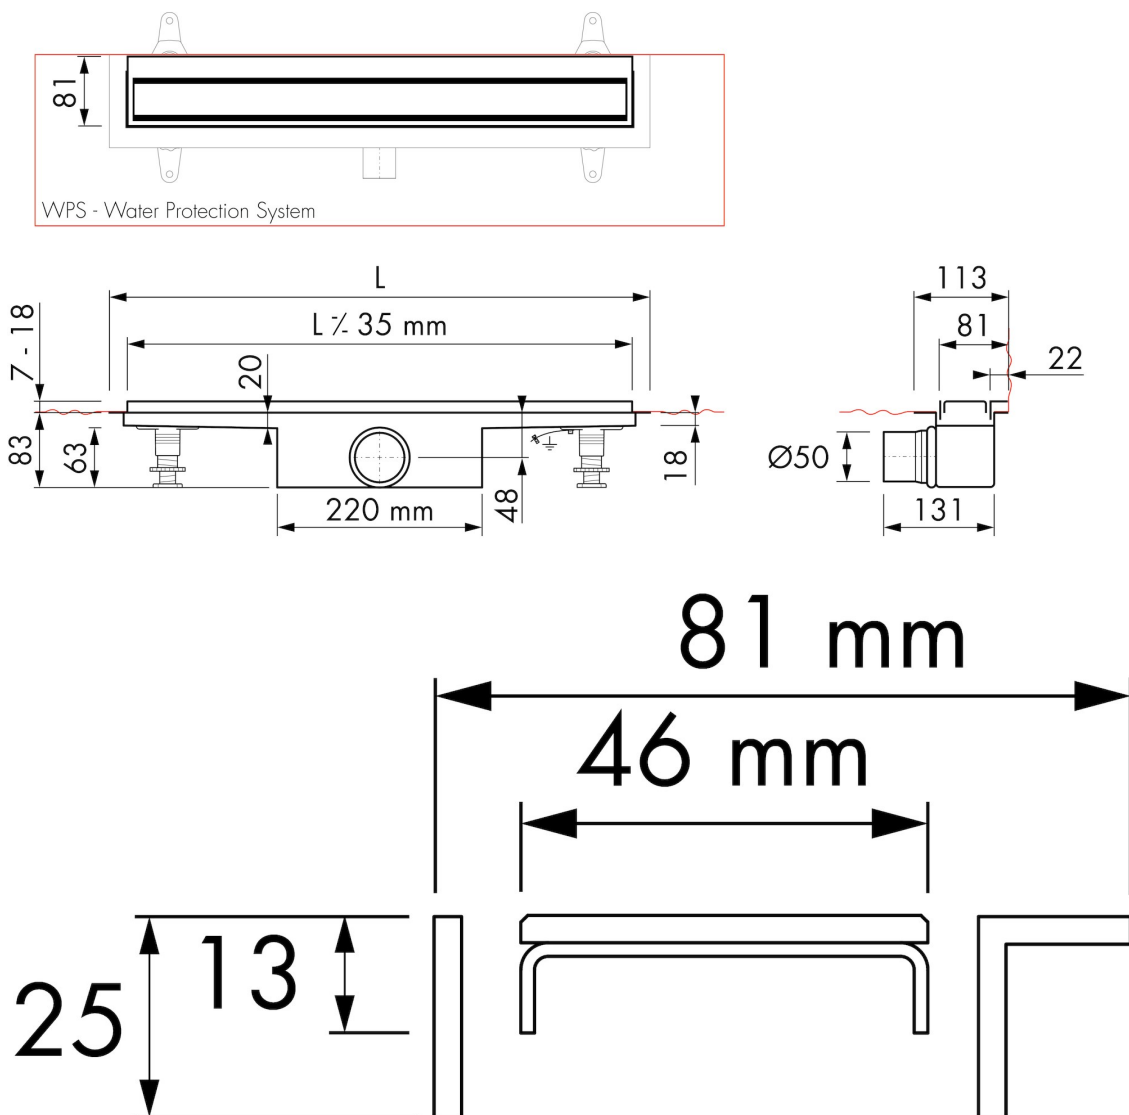

## DESIGN

Grate finish	Green glass
Grate pattern	Zero / Closed
Grate width (mm)	45
Grate tile insert (mm)	N.A.
Adjustable grate	No
Frame type	TAF (Tile Adjustable Frame)
TAF Frame material	Stainless steel (304)
Design frame finish	N.A.
Frame width (mm)	81
Wheelchair accessible	No
Extension set available	Yes

## ARTICLE CODE

500 mm	MLWGG 500 / EDM1 500-50		
600 mm	MLWGG 600 / EDM1 600-50		
700 mm	MLWGG 700 / EDM1 700-50		
800 mm	MLWGG 800 / EDM1 800-50		
900 mm	MLWGG 900 / EDM1 900-50		
1000 mm	MLWGG 1000 / EDM1 1000-50		
1100 mm	MLWGG 1100 / EDM1 1100-50		
1200 mm	MLWGG 1200 / EDM1 1200-50		

## TECHNICAL DRAWINGS