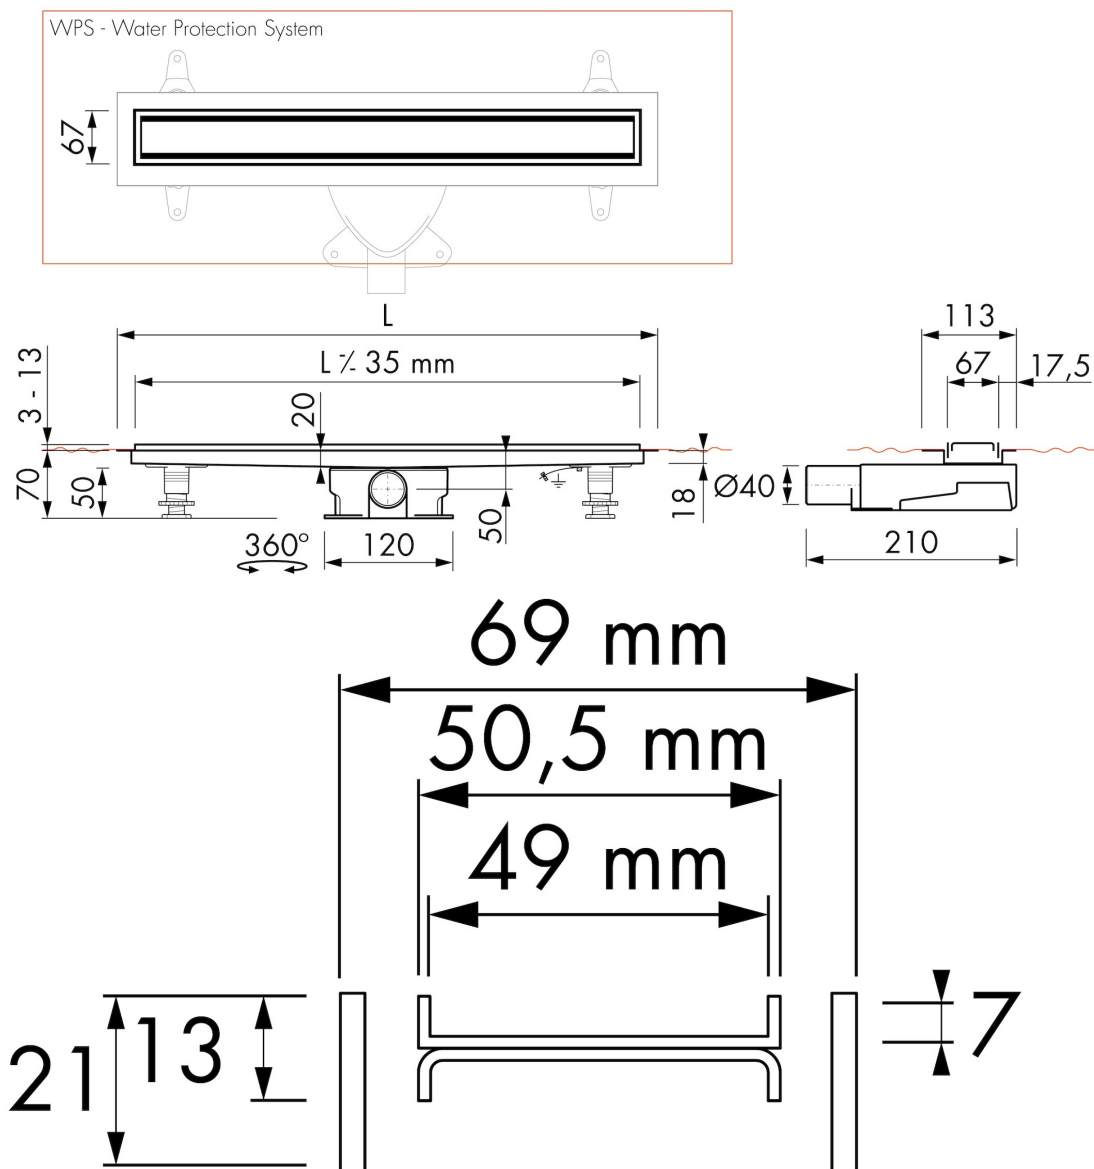

ARTICLE CODE

500 mm	MTAFLAAG-500-T / EDM2 500-35		
600 mm	MTAFLAAG-600-T / EDM2 600-35		
700 mm	MTAFLAAG-700-T / EDM2 700-35		
800 mm	MTAFLAAG-800-T / EDM2 800-35		
900 mm	MTAFLAAG-900-T / EDM2 900-35		
1000 mm	MTAFLAAG-1000-T / EDM2 1000-35		
1100 mm	MTAFLAAG-1100-T / EDM2 1100-35		
1200 mm	MTAFLAAG-1200-T / EDM2 1200-35		

TECHNICAL DRAWINGS

Manufacturer

Easy Sanitary Solutions
Nijverheidsstraat 60 | 7575 BK Oldenzaal | The Netherlands
T. +31 (0)541 200 800 | F. +31 (0)541 200 899
info@esspost.com | www.easydrain.com

Contact

Easy Sanitary Solutions
Nijverheidsstraat 60 | 7575 BK Oldenzaal | The Netherlands
T. +31 (0)541 200 800 | F. +31 (0)541 200 899
sales@esspost.com | www.easydrain.com