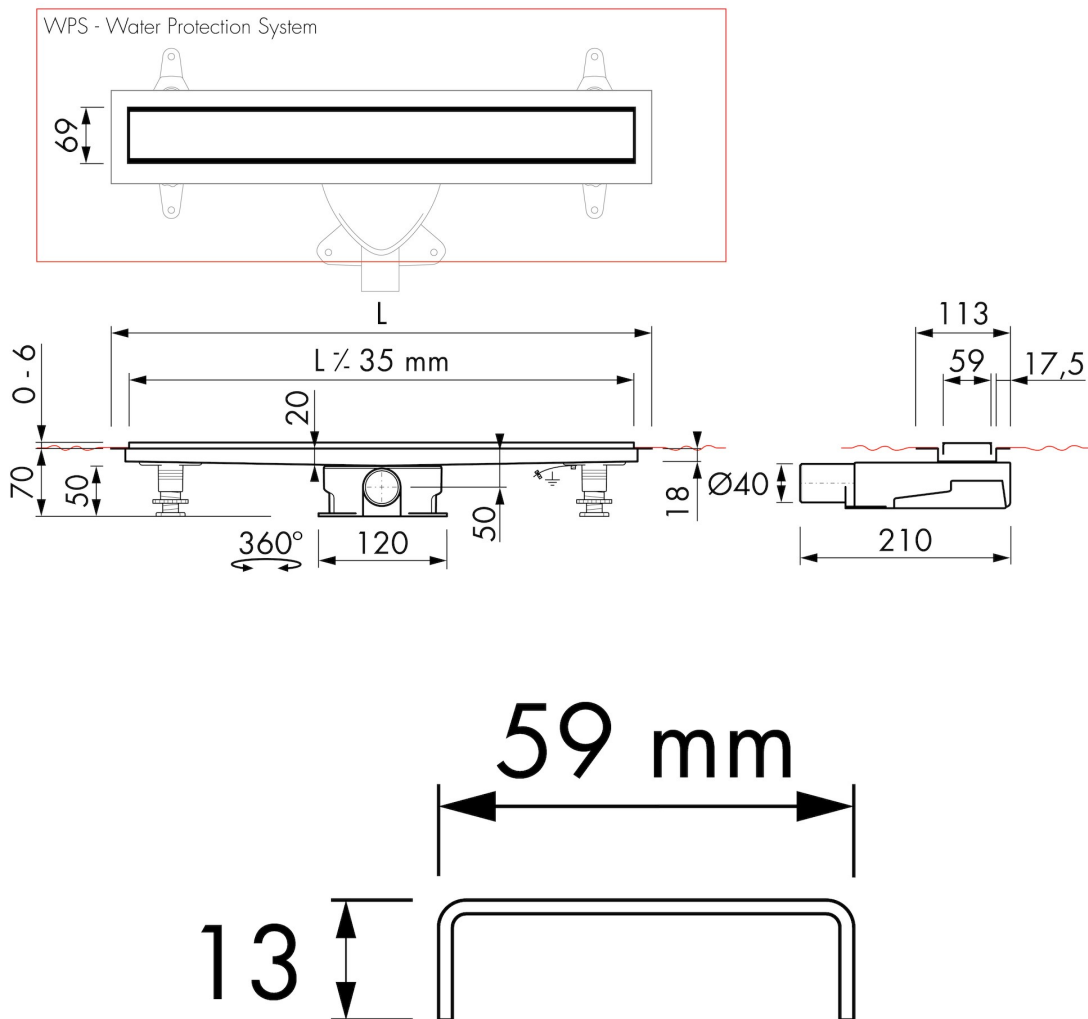

ARTICLE CODE

500 mm	MB-NAT-500 / EDM2 500-35		
600 mm	MB-NAT-600 / EDM2 600-35		
700 mm	MB-NAT-700 / EDM2 700-35		
800 mm	MB-NAT-800 / EDM2 800-35		
900 mm	MB-NAT-900 / EDM2 900-35		
1000 mm	MB-NAT-1000 / EDM2 1000-35		
1100 mm	MB-NAT-1100 / EDM2 1100-35		
1200 mm	MB-NAT-1200 / EDM2 1200-35		

TECHNICAL DRAWINGS

Manufacturer

Easy Sanitary Solutions
Nijverheidsstraat 60 | 7575 BK Oldenzaal | The Netherlands
T. +31 (0)541 200 800 | F. +31 (0)541 200 899
info@esspost.com | www.easydrain.com

Contact

Easy Sanitary Solutions
Nijverheidsstraat 60 | 7575 BK Oldenzaal | The Netherlands
T. +31 (0)541 200 800 | F. +31 (0)541 200 899
sales@esspost.com | www.easydrain.com