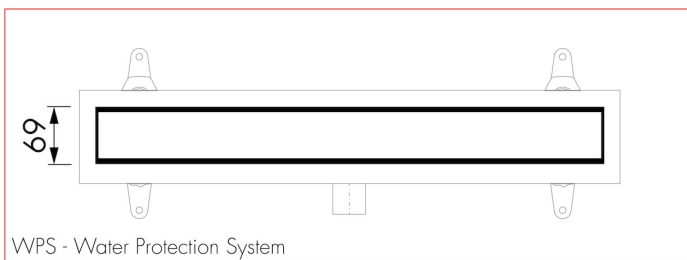

ARTICLE CODE

500 mm	MB-NAT-500 / EDM1 500-50		
600 mm	MB-NAT-600 / EDM1 600-50		
700 mm	MB-NAT-700 / EDM1 700-50		
800 mm	MB-NAT-800 / EDM1 800-50		
900 mm	MB-NAT-900 / EDM1 900-50		
1000 mm	MB-NAT-1000 / EDM1 1000-50		
1100 mm	MB-NAT-1100 / EDM1 1100-50		
1200 mm	MB-NAT-1200 / EDM1 1200-50		

TECHNICAL DRAWINGS

Manufacturer

Easy Sanitary Solutions
Nijverheidsstraat 60 | 7575 BK Oldenzaal | The Netherlands
T. +31 (0)541 200 800 | F. +31 (0)541 200 899
info@esspost.com | www.easydrain.com

Contact

Easy Sanitary Solutions
Nijverheidsstraat 60 | 7575 BK Oldenzaal | The Netherlands
T. +31 (0)541 200 800 | F. +31 (0)541 200 899
sales@esspost.com | www.easydrain.com