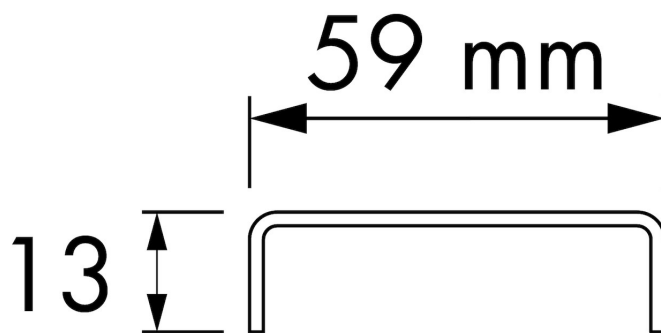

ARTICLE CODE

500 mm	MB-NAT-500 / EDM1 500-50		
600 mm	MB-NAT-600 / EDM1 600-50		
700 mm	MB-NAT-700 / EDM1 700-50		
800 mm	MB-NAT-800 / EDM1 800-50		
900 mm	MB-NAT-900 / EDM1 900-50		
1000 mm	MB-NAT-1000 / EDM1 1000-50		
1100 mm	MB-NAT-1100 / EDM1 1100-50		
1200 mm	MB-NAT-1200 / EDM1 1200-50		

TECHNICAL DRAWINGS

Manufacturer

Easy Sanitary Solutions
Nijverheidsstraat 60 | 7575 BK Oldenzaal | The Netherlands
T. +31 (0)541 200 800 | F. +31 (0)541 200 899
info@esspost.com | www.easydrain.com

Contact

Easy Sanitary Solutions
Nijverheidsstraat 60 | 7575 BK Oldenzaal | The Netherlands
T. +31 (0)541 200 800 | F. +31 (0)541 200 899
sales@esspost.com | www.easydrain.com