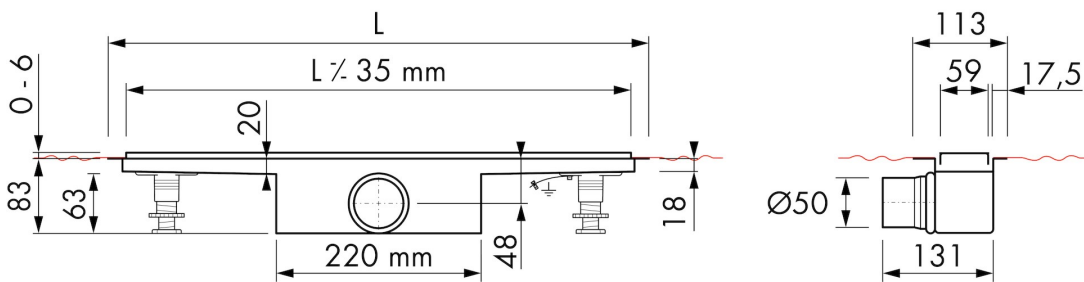

ARTICLE CODE

500 mm	MB-NAT-500 / EDM1 500-50		
600 mm	MB-NAT-600 / EDM1 600-50		
700 mm	MB-NAT-700 / EDM1 700-50		
800 mm	MB-NAT-800 / EDM1 800-50		
900 mm	MB-NAT-900 / EDM1 900-50		
1000 mm	MB-NAT-1000 / EDM1 1000-50		
1100 mm	MB-NAT-1100 / EDM1 1100-50		
1200 mm	MB-NAT-1200 / EDM1 1200-50		

TECHNICAL DRAWINGS

Manufacturer

Easy Sanitary Solutions
Nijverheidsstraat 60 | 7575 BK Oldenzaal | The Netherlands
T. +31 (0)541 200 800 | F. +31 (0)541 200 899
info@esspost.com | www.easydrain.com

Contact

Easy Sanitary Solutions
Nijverheidsstraat 60 | 7575 BK Oldenzaal | The Netherlands
T. +31 (0)541 200 800 | F. +31 (0)541 200 899
sales@esspost.com | www.easydrain.com