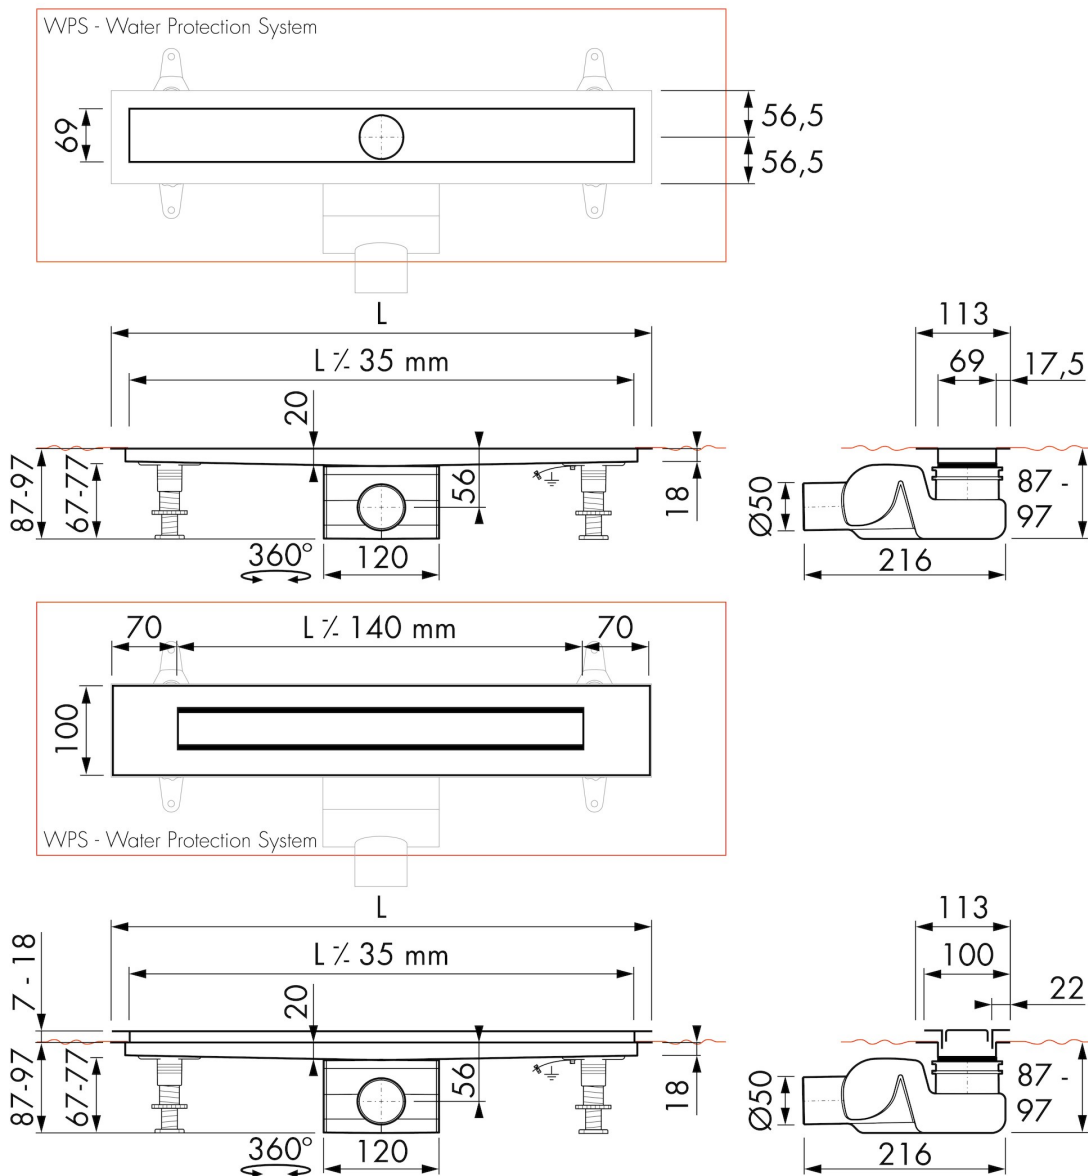

FEATURES

- Available lengths - 600 - 1200 mm
- Water Protection System - 10-year warranty
- Siphon - Easy to clean
- Certified - EN 1253
- Tile Adjustable Frame - Height adjustable 7 - 18 mm
- Supplied as - Complete set

Page 1 / 3

GENERAL

Serie	Modulo Design Z-4
Name	Modulo Design Z-4
Model	Linear shower drain
Length (mm)	800, 900, 1000, 1200
Product type	Complete
Application	New construction, Renovation
Certification	EN 1253, ETAG-022, DIN 18534

DESIGN

Grate finish	Green glass
Grate pattern	Zero / Closed
Grate width (mm)	46
Grate tile insert (mm)	N.A.
Adjustable grate	No
Frame type	TAF (Tile Adjustable Frame)
TAF Frame material	Stainless steel (304)
Design frame finish	Brushed stainless steel (304)
Frame width (mm)	100
Wheelchair accessible	No
Extension set available	No

ARTICLE CODE

800 mm	MTAFDZ4MGG 800 / EDM2 800-50		
900 mm	MTAFDZ4MGG 900 / EDM2 900-50		
1000 mm	MTAFDZ4MGG 1000 / EDM2 1000-50		
1200 mm	MTAFDZ4MGG 1200 / EDM2 1200-50		

TECHNICAL DRAWINGS

Manufacturer

Easy Sanitary Solutions
 Nijverheidsstraat 60 | 7575 BK Oldenzaal | The Netherlands
 T. +31 (0)541 200 800 | F. +31 (0)541 200 899
 info@esspost.com | www.easydrain.com