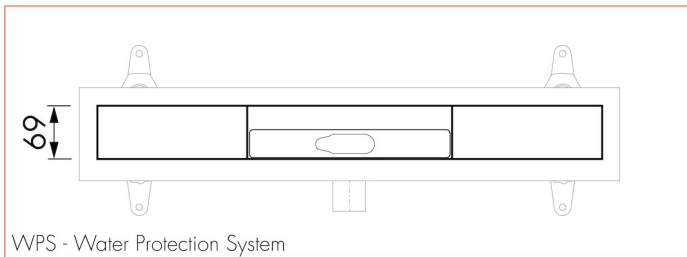

ARTICLE CODE

800 mm	MTAFDZ4MGG 800 / EDM1 800-50		
900 mm	MTAFDZ4MGG 900 / EDM1 900-50		
1000 mm	MTAFDZ4MGG 1000 / EDM1 1000-50		
1200 mm	MTAFDZ4MGG 1200 / EDM1 1200-50		

TECHNICAL DRAWINGS

Manufacturer

Easy Sanitary Solutions
Nijverheidsstraat 60 | 7575 BK Oldenzaal | The Netherlands
T. +31 (0)541 200 800 | F. +31 (0)541 200 899
info@esspost.com | www.easydrain.com

Contact

Easy Sanitary Solutions
Nijverheidsstraat 60 | 7575 BK Oldenzaal | The Netherlands
T. +31 (0)541 200 800 | F. +31 (0)541 200 899
sales@esspost.com | www.easydrain.com